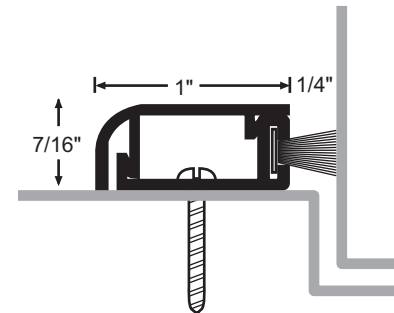

170P

Concealed Fastener Pile Perimeter Seal

PRODUCT CUT SHEET

Material

Aluminum Alloy 6063, T5 Temper
Polypropylene Pile is Gray

- ▶ Snap-On Cover Conceals Screw Heads for Clean Appearance
- ▶ #6 X 3/4" Stainless Steel Sheet Metal Screws Furnished
- ▶ Screw Holes Slotted for Adjustment

Finishes

170PA	Anodized Aluminum	Gray Brush
170PB	Gold	Black Brush
170PDKB	Dark Bronze	Black Brush

Options

FATT - Fast Attach Tape

PROJECT:
SUBMITTED BY:
DATE:
NOTES:

NGP-GKT-170P-PCS-1120-A