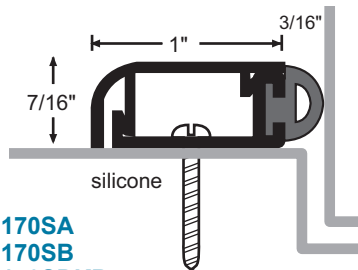

Concealed Fastener Seals

Snap-on cover conceals screw heads for clean appearance

#6 x 3/4" Stainless Steel Sheet Metal Screws furnished
Screw holes slotted for adjustment

A - anodized aluminum

B - gold

DKB - dark bronze

vinyl & pile are gray

*vinyl is black

neoprene, NGP-TPV & silicone are black

nylon brush is gray with anodized aluminum metal; black with gold and DKB metal

170NA
170NB
170NDKB

170SA
170SB
170SDKB

170VA
170VB
170VDKB*