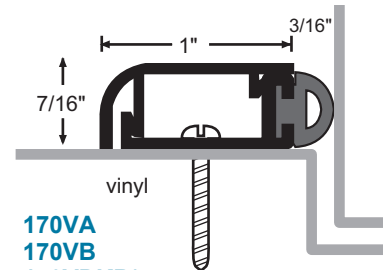

170VA
170VB
170VDKB*