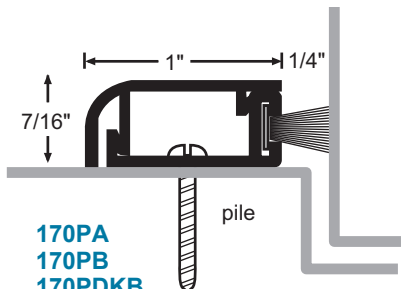

170PA
170PB
170PDKB