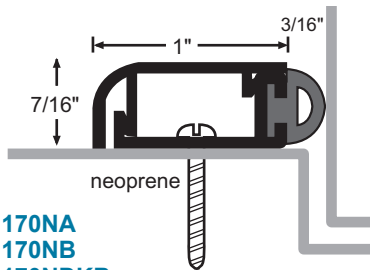

Concealed Fastener Seals

Snap-on cover conceals screw heads for clean appearance

#6 x 3/4" Stainless Steel Sheet Metal Screws furnished
Screw holes slotted for adjustment

A - anodized aluminum

B - gold

DKB - dark bronze

vinyl & pile are gray

*vinyl is black

neoprene, NGP-TPV & silicone are black

nylon brush is gray with anodized aluminum metal; black with gold and DKB metal

170NA
170NB
170NDKB