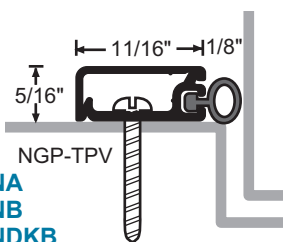

172NA
172NB
172NDKB