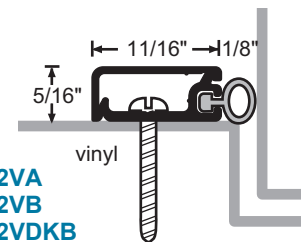

Concealed Fastener Seals

Snap-on cover conceals screw heads for clean appearance

#6 x 3/4" Stainless Steel Sheet Metal Screws furnished
Screw holes slotted for adjustment

A - anodized aluminum

B - gold

DKB - dark bronze

170PA
170PB
170PDKB

675A
675B
675DKB

172NA
172NB
172NDKB

172SA
172SB
172SDKB

172VA
172VB
172VDKB

672PA
672PB
672PDKB

672A
672B
672DKB