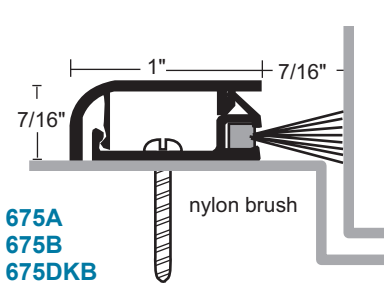

Concealed Fastener Seals

Snap-on cover conceals screw heads for clean appearance

#6 x 3/4" Stainless Steel Sheet Metal Screws furnished
Screw holes slotted for adjustment

A - anodized aluminum

B - gold

DKB - dark bronze

vinyl & pile are gray

*vinyl is black

neoprene, NGP-TPV & silicone are black

nylon brush is gray with anodized aluminum metal; black with gold and DKB metal

170NA
170NB
170NDKB

170SA
170SB
170SDKB

170VA
170VB
170VDKB*

170PA
170PB
170PDKB

675A
675B
675DKB

172NA
172NB
172NDKB

172SA
172SB
172SDKB

172VA
172VB
172VDKB

672PA
672PB
672PDKB

672A
672B
672DKB