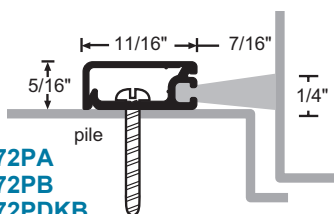

Concealed Fastener Seals

Snap-on cover conceals screw heads for clean appearance

#6 x 3/4" Stainless Steel Sheet Metal Screws furnished
Screw holes slotted for adjustment

A - anodized aluminum

B - gold

DKB - dark bronze

170PA
170PB
170PDKB

675A
675B
675DKB

172NA
172NB
172NDKB

172SA
172SB
172SDKB

172VA
172VB
172VDKB

672PA
672PB
672PDKB

672A
672B
672DKB