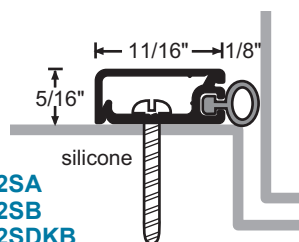

Concealed Fastener Seals

Snap-on cover conceals screw heads for clean appearance

#6 x 3/4" Stainless Steel Sheet Metal Screws furnished
Screw holes slotted for adjustment

A - anodized aluminum

B - gold

DKB - dark bronze

vinyl & pile are gray

*vinyl is black

neoprene, NGP-TPV & silicone are black

nylon brush is gray with anodized aluminum metal; black with gold and DKB metal

170NA
170NB
170NDKB

170SA
170SB
170SDKB

170VA
170VB
170VDKB*

170PA
170PB
170PDKB

675A
675B
675DKB

172NA
172NB
172NDKB

172SA
172SB
172SDKB

172VA
172VB
172VDKB

672PA
672PB
672PDKB

672A
672B
672DKB