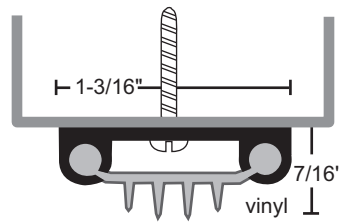

## Finned Vinyl Door Shoes

#6 x 3/4" Stainless Steel SMS furnished.  
Screw holes slotted for adjustment.

All products this page

**A** - anodized aluminum  
**B** - gold  
**DKB** - dark bronze  
**no suffix** - mill aluminum  
vinyl is gray

**35EV**  
**35EVDKB**

**35VA**  
**35VB**  
**35VDKB**

**36EV**  
**36EVDKB**

**36VA**  
**36VDKB**

**312V**  
**312VDKB**

**313VA**  
**313VDKB**

**318V**  
**318VDKB**

**319EV**  
**319EVDKB**