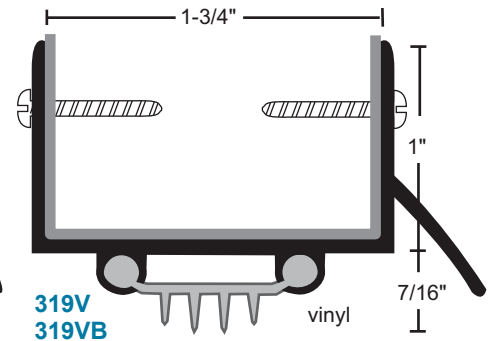

## Finned Vinyl Door Shoes

#6 x 3/4" Stainless Steel SMS furnished.  
Screw holes slotted for adjustment.

All products this page

**A** - anodized aluminum  
**B** - gold  
**DKB** - dark bronze  
**no suffix** - mill aluminum  
vinyl is gray

**35EV**  
**35EVDKB**

**35VA**  
**35VB**  
**35VDKB**

**36EV**  
**36EVDKB**

**36VA**  
**36VDKB**

**312V**  
**312VDKB**

**313VA**  
**313VDKB**

**318V**  
**318VDKB**

**319EV**  
**319EVDKB**