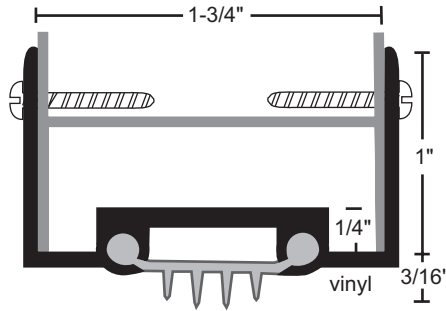

## Finned Vinyl Door Shoes

#6 x 3/4" Stainless Steel SMS furnished.  
Screw holes slotted for adjustment.

All products this page

**A** - anodized aluminum  
**B** - gold  
**DKB** - dark bronze  
**no suffix** - mill aluminum  
vinyl is gray

**35EV**  
**35EVDKB**

**35VA**  
**35VB**  
**35VDKB**

**36EV**  
**36EVDKB**

**36VA**  
**36VDKB**

**312V**  
**312VDKB**

**313VA**  
**313VDKB**

**318V**  
**318VDKB**

**319EV**  
**319EVDKB**