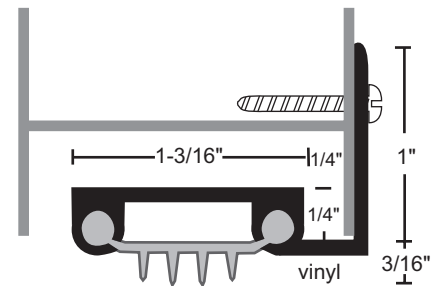

## Finned Vinyl Door Shoes

#6 x 3/4" Stainless Steel SMS furnished.  
Screw holes slotted for adjustment.

All products this page

**A** - anodized aluminum  
**B** - gold  
**DKB** - dark bronze  
**no suffix** - mill aluminum  
vinyl is gray

**35EV**  
**35EVDKB**

**35VA**  
**35VB**  
**35VDKB**

**36EV**  
**36EVDKB**

**36VA**  
**36VDKB**

**312V**  
**312VDKB**

**313VA**  
**313VDKB**

**318V**  
**318VDKB**

**319EV**  
**319EVDKB**