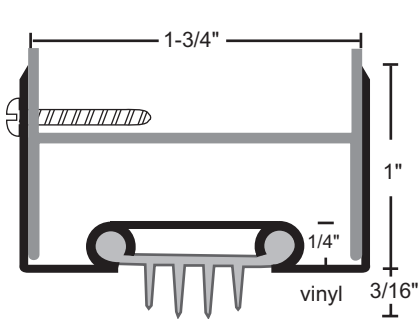

## Finned Vinyl Door Shoes

#6 x 3/4" Stainless Steel SMS furnished.  
Screw holes slotted for adjustment.

All products this page

**A** - anodized aluminum  
**B** - gold  
**DKB** - dark bronze  
**no suffix** - mill aluminum  
vinyl is gray

**35EV**  
**35EVDKB**

**35VA**  
**35VB**  
**35VDKB**

**36EV**  
**36EVDKB**

**36VA**  
**36VDKB**

**312V**  
**312VDKB**

**313VA**  
**313VDKB**

**318V**  
**318VDKB**

**319EV**  
**319EVDKB**