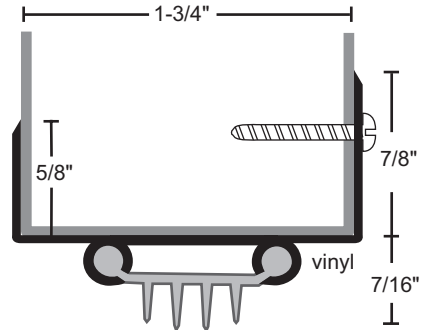

## Finned Vinyl Door Shoes

#6 x 3/4" Stainless Steel SMS furnished.  
Screw holes slotted for adjustment.

All products this page

**A** - anodized aluminum  
**B** - gold  
**DKB** - dark bronze  
**no suffix** - mill aluminum  
vinyl is gray

**35EV**  
**35EVDKB**

**35VA**  
**35VB**  
**35VDKB**

**36EV**  
**36EVDKB**

**36VA**  
**36VDKB**

**312V**  
**312VDKB**

**313VA**  
**313VDKB**

**318V**  
**318VDKB**

**319EV**  
**319EVDKB**