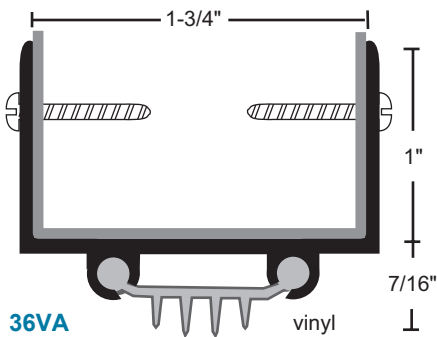

## Finned Vinyl Door Shoes

#6 x 3/4" Stainless Steel SMS furnished.  
Screw holes slotted for adjustment.

All products this page

**A** - anodized aluminum  
**B** - gold  
**DKB** - dark bronze  
**no suffix** - mill aluminum  
vinyl is gray

**35EV**  
**35EVDKB**

**35VA**  
**35VB**  
**35VDKB**

**36EV**  
**36EVDKB**

**36VA**  
**36VDKB**

**312V**  
**312VDKB**

**313VA**  
**313VDKB**

**318V**  
**318VDKB**

**319EV**  
**319EVDKB**