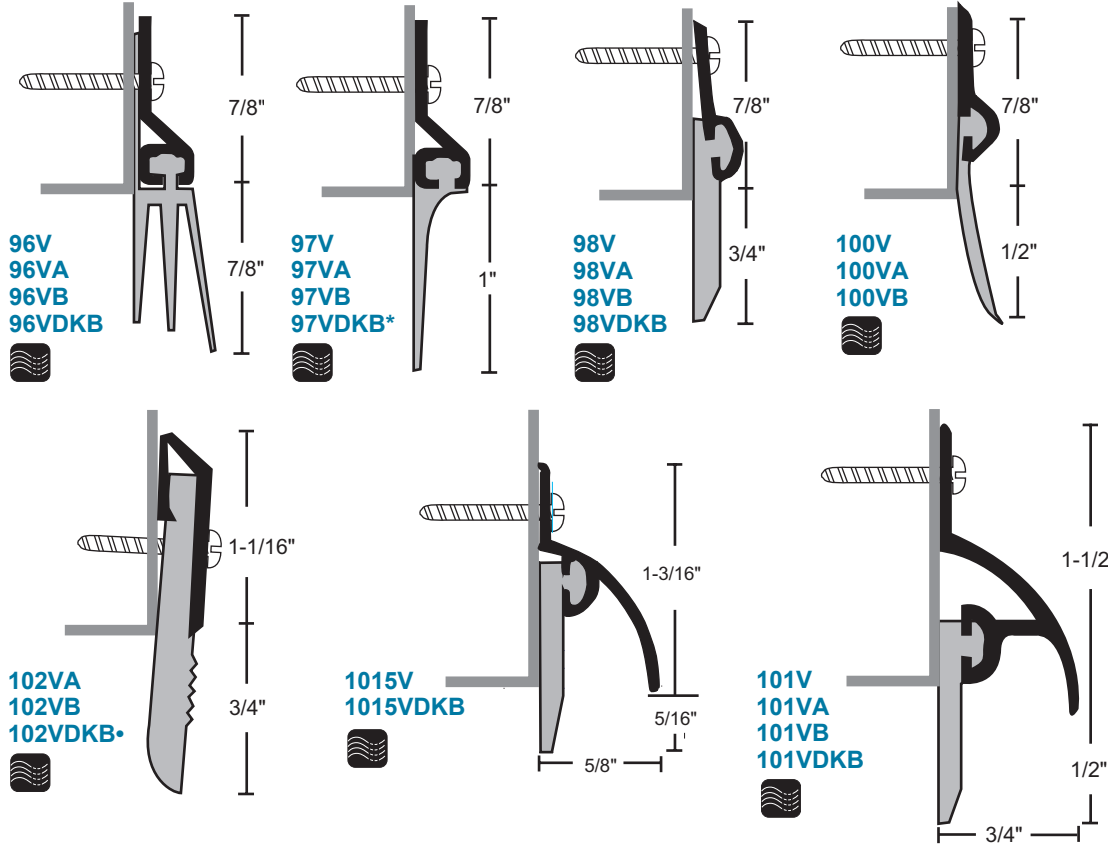

Vinyl Sweeps

#6 x 3/4" Stainless Steel SMS furnished.
Screw holes slotted for adjustment.

All products this page

A - anodized aluminum
B - gold
DKB - dark bronze
no suffix - mill aluminum

vinyl is gray

Exceptions:
•vinyl is black

Concealed Fastener Nylon Brush Sweeps

Gray brush with anodized aluminum; Black brush with gold and DKB