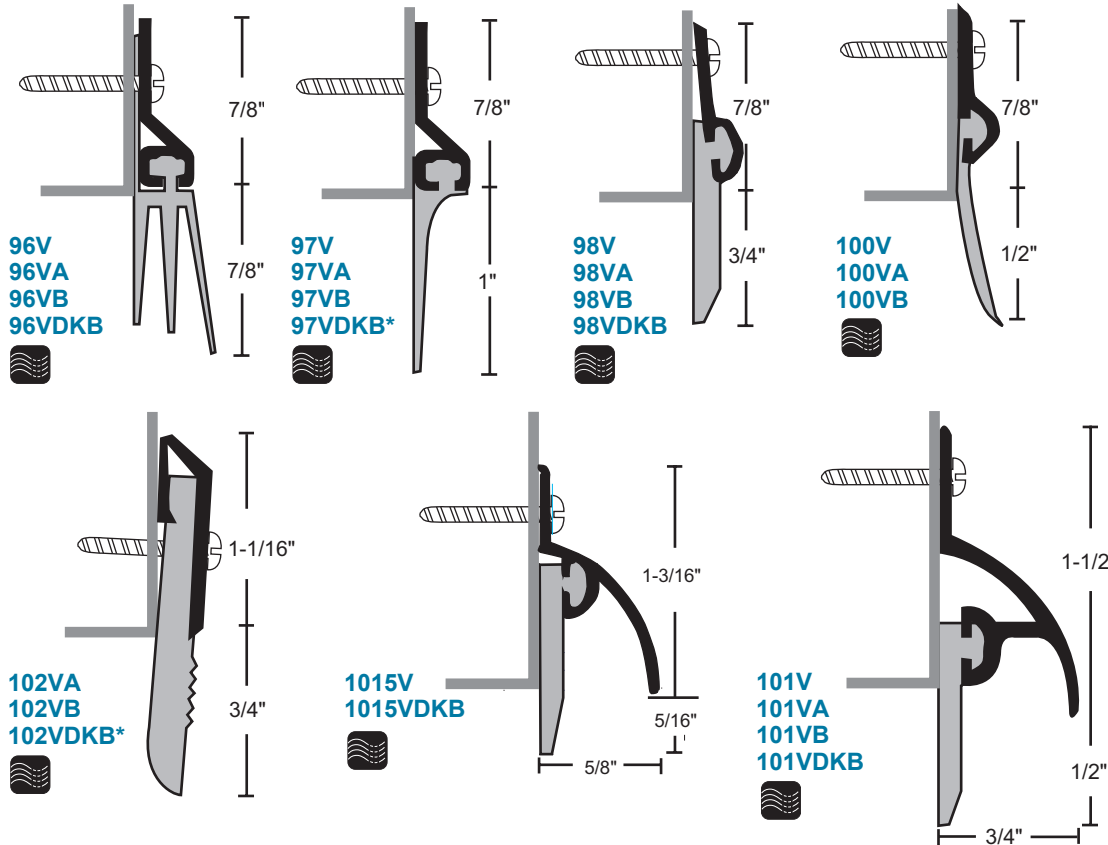

Vinyl Sweeps

#6 x 3/4" Stainless Steel SMS furnished.
Screw holes slotted for adjustment.

All products this page

A - anodized aluminum
B - gold
DKB - dark bronze
no suffix - mill aluminum

vinyl is gray

Exceptions:
*vinyl is black

Concealed Fastener Nylon Brush Sweeps

Gray brush with anodized aluminum; Black brush with gold and DKB