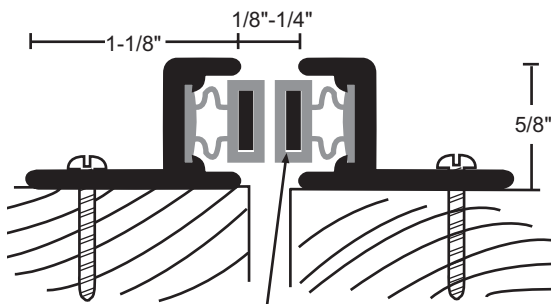

## Spring Adjustable Astragal Sets

- Adjustment screws on 10" centers allow adjustment of the seal without re-positioning mounting location
- Spring-loaded to maintain constant pressure for the most effective seal

140PA  
140PDKB

\*

Provided as two piece set

\* up to 3 hrs. metal doors, 20 min., wood doors

140SA  
140SDKB

BHMA  
CERTIFIED

Provided as two piece set

## Magnetic Astragal Sets

#6 x 3/4" Stainless Steel SMS furnished.  
Screw holes are slotted for adjustment  
Not recommended for use on metal doors

149MA  
149MB  
149MDKB

magnet encased  
in gray vinyl