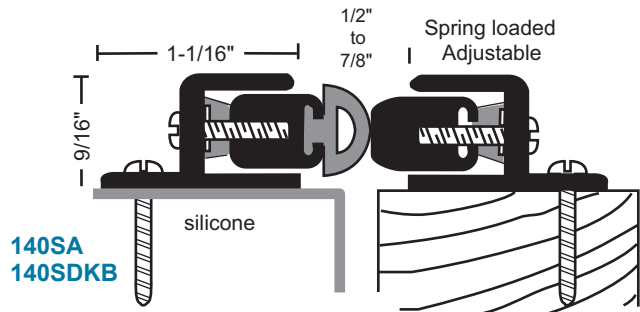

## Spring Adjustable Astragal Sets

- Adjustment screws on 10" centers allow adjustment of the seal without re-positioning mounting location
- Spring-loaded to maintain constant pressure for the most effective seal

140PA  
140PDKB

\*

Provided as two piece set

\* up to 3 hrs. metal doors, 20 min., wood doors

140SA  
140SDKB

BHMA  
CERTIFIED

Provided as two piece set