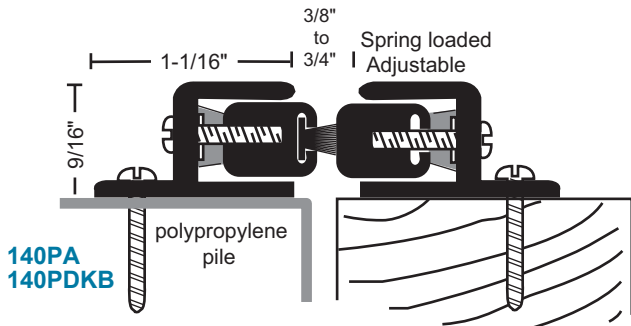

## Spring Adjustable Astragal Sets

- Adjustment screws on 10" centers allow adjustment of the seal without re-positioning mounting location
- Spring-loaded to maintain constant pressure for the most effective seal

140PA  
140PDKB

\*

Provided as two piece set

\* up to 3 hrs. metal doors, 20 min., wood doors

140SA  
140SDKB

BHMA  
CERTIFIED

Provided as two piece set