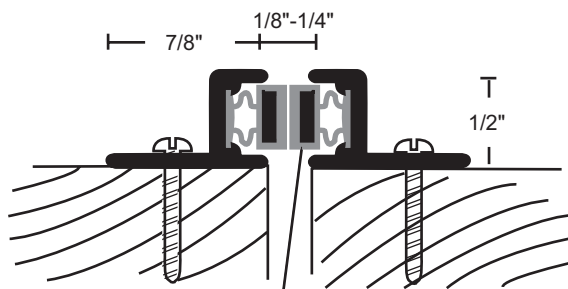

189MA
189MDKB

magnet encased
in brown vinyl

Provided as two piece set