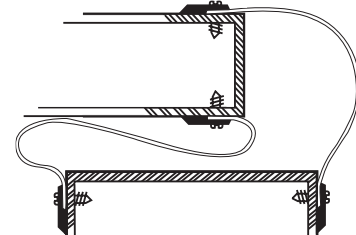

## Spring Adjustable Mortised Astragals

- Adjustment screws on 10" centers allow adjustment of the seal without repositioning mounting location.
- Spring-loaded to maintain constant pressure for the most effective seal.

## Safety Seal for Double-Acting Doors

Seals and closes gap at heel of double-acting or center pivoted doors.

#6 x 3/4" Stainless Steel Sheet Metal Screws furnished.

**1000RA**  
**1000RB**  
**1000RDKB**

5", 10" or 16" overall widths available - Specify