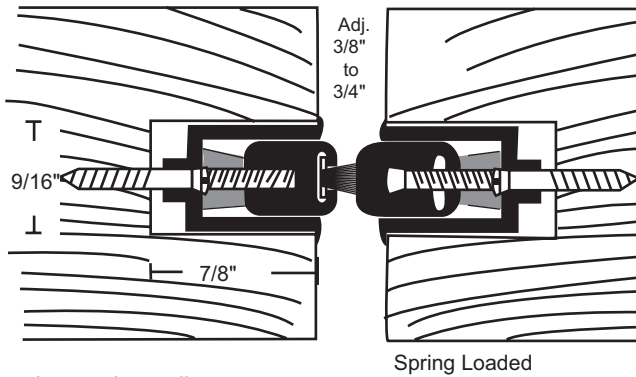

## Spring Adjustable Mortised Astragals

- Adjustment screws on 10" centers allow adjustment of the seal without repositioning mounting location.
- Spring-loaded to maintain constant pressure for the most effective seal.

**A** - clear anodized  
**B** - gold  
**DKB** - dark bronze  
Pile is gray  
Silicone is black

polypropylene pile

**144PA**  
**144PDKB**

Mortise dimensions 9/16" wide x 7/8"  
#8 x 3/4" SMS furnished

Provided as two piece set

silicone

**144SA**  
**144SDKB**

Mortise dimensions 9/16" wide x 7/8"  
#8 x 3/4" SMS furnished

Provided as two piece set

5", 10" or 16" overall widths available - Specify