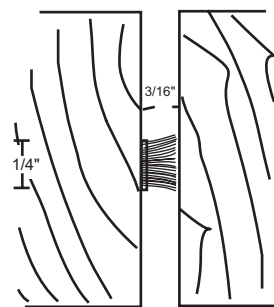

Self-Adhesive Pile Astragals

340P polypropylene pile