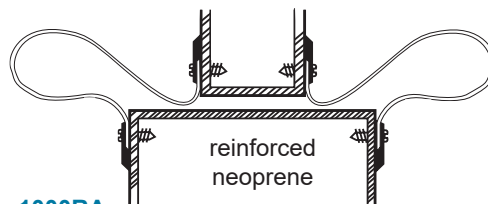

## Spring Adjustable Mortised Astragals

- Adjustment screws on 10" centers allow adjustment of the seal without repositioning mounting location.
- Spring-loaded to maintain constant pressure for the most effective seal.

## Safety Seal for Double-Acting Doors

Seals and closes gap at heel of double-acting or center pivoted doors.

#6 x 3/4" Stainless Steel Sheet Metal Screws furnished.

**1000RA**  
**1000RB**  
**1000RDKB**

5", 10" or 16" overall widths available - Specify