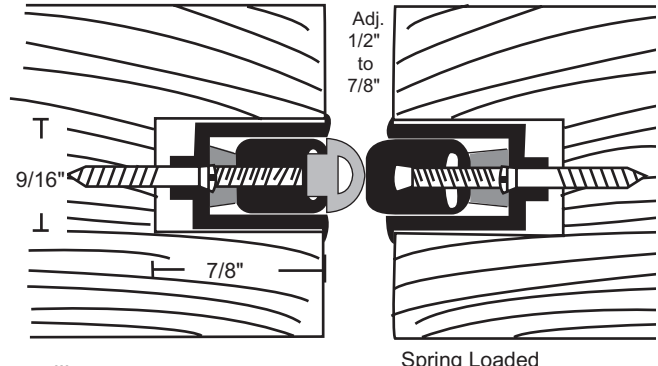

## Spring Adjustable Mortised Astragals

- Adjustment screws on 10" centers allow adjustment of the seal without repositioning mounting location.
- Spring-loaded to maintain constant pressure for the most effective seal.

**A** - clear anodized  
**B** - gold  
**DKB** - dark bronze  
Pile is gray  
Silicone is black

polypropylene pile

**144PA**  
**144PDKB**

Mortise dimensions 9/16" wide x 7/8"  
#8 x 3/4" SMS furnished

Provided as two piece set

silicone

**144SA**  
**144SDKB**

Mortise dimensions 9/16" wide x 7/8"  
#8 x 3/4" SMS furnished

Provided as two piece set

5", 10" or 16" overall widths available - Specify