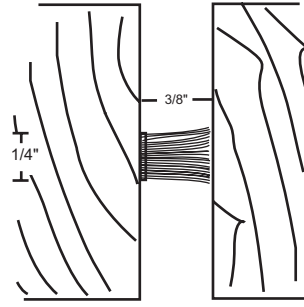

336P polypropylene pile

Safety Seal for Double-Acting Doors

Seals and closes gap at heel of double-acting or center pivoted doors.

#6 x 3/4" Stainless Steel Sheet Metal Screws furnished.