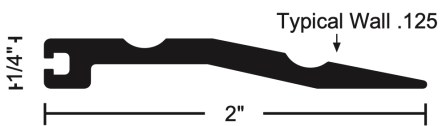

THRESHOLD

ngp.com
1-800-NGP-RUSH

FAX: (800) 255-7874
QUOTES: quotes@ngp.com

11.24

INSTALLATION INSTRUCTIONS

1. Cut threshold to size required.
2. Notch around door frame if desired.
3. Attach to floor surface with fasteners provided.
4. Caulk around base of threshold for moisture control.