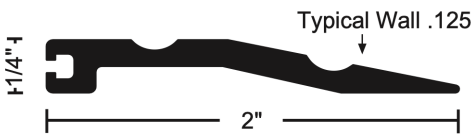

The NGP logo consists of the letters "NGP" in a bold, blue, sans-serif font. The letters are contained within a white, shield-like shape with a pointed top and a slightly curved bottom. This white shape is centered on a solid blue rectangular background.

215

Half Saddle Threshold

- ▶ Aluminum Alloy 6063, T5 Temper
- ▶ 2" Wide x 1/4" Tall
- ▶ Fluted Top
- ▶ Typical Wall Thickness: .125"
- ▶ Weight: .28 Lb/Ft.
- ▶ #10 x 1 1/2" FH Zinc Plated Wood Screws Included