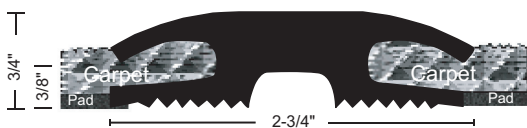

INSTALLATION INSTRUCTIONS

WARNING:

These products can expose you to chemicals including DEHP Plasticizer, which is known to the State of California to cause cancer and/or developmental and reproductive harm. For more information, go to P65Warnings.ca.gov.

1. Cut threshold to size required.
2. Notch around door frame if desired.
3. Apply solid beads of adhesive to underside of threshold legs, so when set in place the adhesive spreads to thinly cover base of all legs.

NOTE: Adhesive must be a type designed to bond PVC, concrete, wood, metal or other material to which threshold is being applied. NGP black silicone adhesive #RR-5007BL is specifically designed for use to install this threshold.

4. Affix threshold to desired location.

THE PRODUCTS
YOU COUNT ON
THE PEOPLE
YOU TRUST
ngp.com

FAX: (800) 255-7874

QUOTES: quotes@ngp.com

ORDERS: orders@ngp.com

NGP MEMPHIS

4985 East Raines Road
Memphis, TN 38118

CARSON CITY

3689 Arrowhead Drive
Carson City, NV 89706