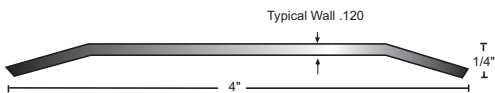

The NGP logo consists of the letters "NGP" in a bold, blue, sans-serif font, centered within a white shield-like shape with a pointed top and bottom. This shield is set against a solid blue rectangular background.

413SS

Stainless Steel
Saddle Threshold

1/4" x 4"

- ▶ Stainless Steel
Type 304
- ▶ 4" Wide x 1/4" Tall
- ▶ Smooth Top
- ▶ BHMA Certified to
ANSI/BHMA A156.21
1,000 Lb. Load Test
- ▶ Typical Wall
Thickness: .120"
- ▶ Weight: 1.65 Lbs./Ft.
- ▶ #10 x 1 1/2" FH Zinc
Plated Wood Screws
Included