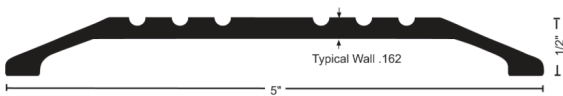

The NGP logo consists of the letters "NGP" in a bold, blue, sans-serif font. The letters are contained within a white, shield-like shape with a pointed top and a pointed bottom. This shield is centered on a solid blue rectangular background.

425

Saddle Threshold

- ▶ Aluminum Alloy 6063, T5 Temper
- ▶ Fluted Top
- ▶ 5" Wide x 1/2" Tall
- ▶ #10 x 1 1/2" FH Zinc Plated Wood Screws Included
- ▶ Typical Wall Thickness: 0.162"
- ▶ Weight: 0.88 Lbs./Ft.
- ▶ Mill Finish
- ▶ Optional Slip Resistant SIA Finish