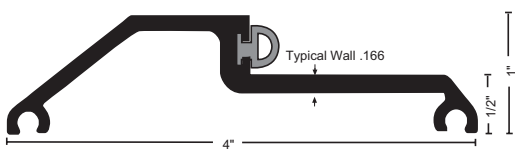

The NGP logo consists of the letters "NGP" in a bold, blue, sans-serif font. The letters are contained within a white, shield-like shape with a pointed top and a slightly curved bottom. This white shape is centered on a solid blue rectangular background.

897

ADA Compliant Bumper Seal Threshold

1" x 4"

- ▶ Aluminum Alloy 6063, T5 Temper
- ▶ 5" Wide x 1/2" Tall
- ▶ Fluted Top
- ▶ Typical Wall Thickness: .166"
- ▶ Weight: .91 Lbs./Ft.
- ▶ #10 x 1 1/2" FH Zinc Plated Wood Screws Included. Dark Bronze Supplied With DKB Thresholds.