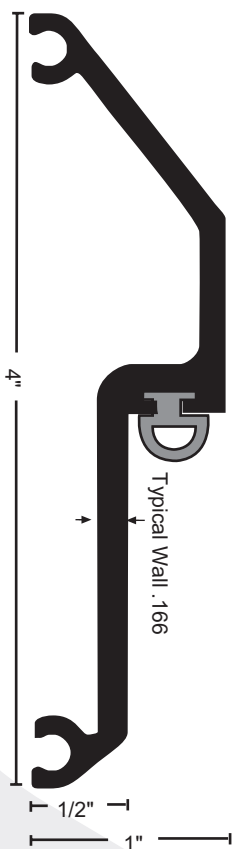

The NGP logo consists of the letters "NGP" in a bold, blue, sans-serif font. The letters are contained within a white, shield-like shape with a pointed top and a slightly curved bottom. This white shape is centered on a solid blue rectangular background.

897

ADA Compliant Bumper Seal Threshold

1" x 4"

- ▶ Aluminum Alloy 6063, T5 Temper
- ▶ 5" Wide x 1/2" Tall
- ▶ Fluted Top
- ▶ Typical Wall Thickness: .166"
- ▶ Weight: .91 Lbs./Ft.
- ▶ #10 x 1 1/2" FH Zinc Plated Wood Screws Included. Dark Bronze Supplied With DKB Thresholds.

THRESHOLD

ngp.com
1-800-NGP-RUSH

FAX: (800) 255-7874
QUOTES: quotes@ngp.com

11.24

INSTALLATION INSTRUCTIONS

1. Cut threshold to size required.
2. Notch around door frame if desired.
3. Attach to floor surface with fasteners provided.
4. Caulk around base of threshold for moisture control.