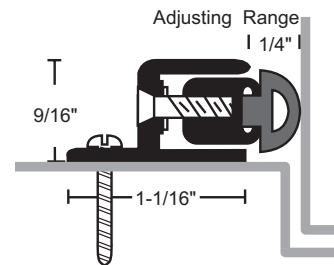

PRODUCT#	INSERT	FINISH
106NA	Black Neoprene	Anodized Aluminum
106NDKB	Black Neoprene	Dark Bronze
106SA	Black Silicone	Anodized Aluminum
106SDKB	Black Silicone	Dark Bronze