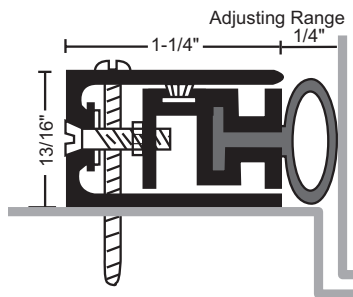

PRODUCT#	INSERT	FINISH
1038NA	Black Neoprene	Anodized Aluminum
1038NB	Black Neoprene	Gold
1038NDKB	Black Neoprene	Dark Bronze