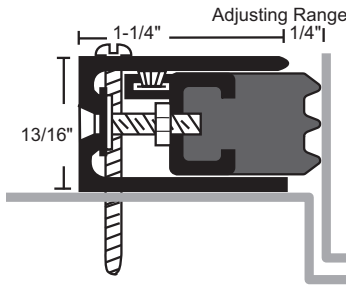

# ADJUSTABLE PERIMETER SEALS

- Adjustment Screws on 10" Centers Allow Adjustment Without Re-Positioning Mounting Location
- #6 x 3/4" or #6 x 1 1/2" Stainless Steel SMS Furnished

**107SA**  
Anodized Aluminum Adjustable Perimeter Seal with Silicone Seal