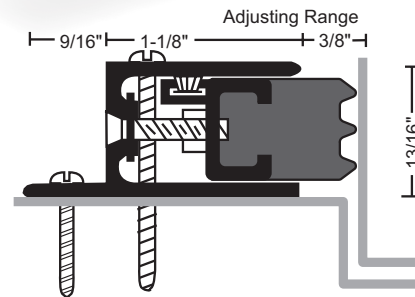

PRODUCT#	INSERT	FINISH
104NA	Black Neoprene	Anodized Aluminum
104NB	Black Neoprene	Gold
104NDKB	Black Neoprene	Dark Bronze