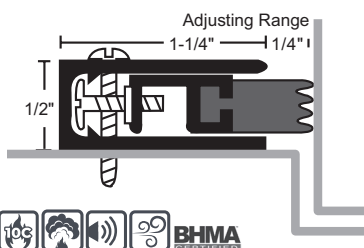

PRODUCT#	INSERT	FINISH
107NA	Black Neoprene	Anodized Aluminum
107NB	Black Neoprene	Gold
107NDKB	Black Neoprene	Dark Bronze
107SA	Gray Silicone	Anodized Aluminum
107SB	Gray Silicone	Gold
107SDKB	Gray Silicone	Dark Bronze