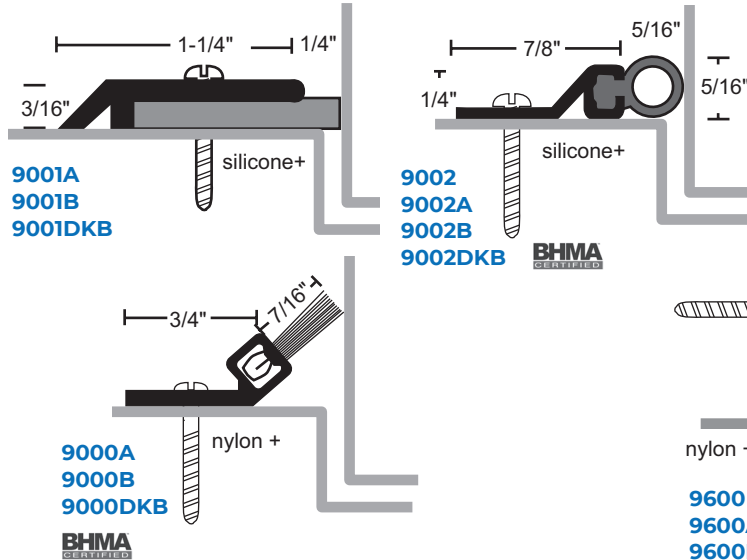

# ALLSEAL® GASKETING

All Products on this Page:

- Our Exclusive Line of Premium Grade Seals Specially Formulated to Withstand Greater Temperature Extremes While Providing Maximum Protection Against Air Infiltration
- #6 x 3/4" Stainless Steel Sheet Metal Screws Furnished
- Screw Holes Slotted for Adjustment

## PERIMETER SEALS