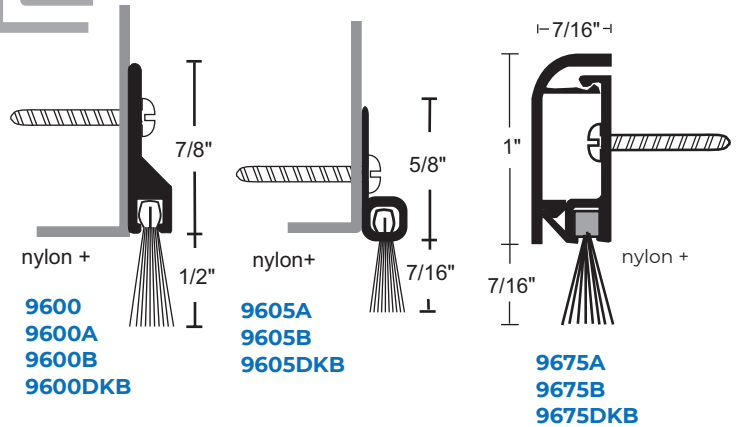

PERIMETER SEALS OR SWEEPS