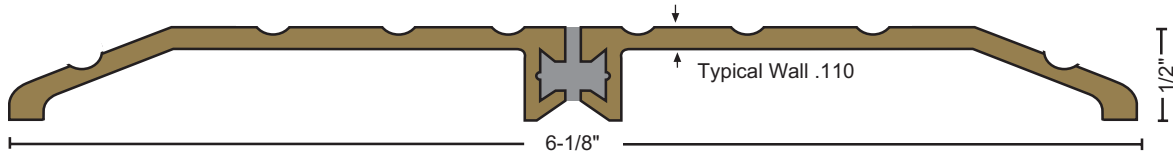

## THERMAL BREAK SADDLE THRESHOLDS

Thermal Break Thresholds Feature a Rigid Thermoplastic Spline Creating a Separation to Prevent the Transfer of Outside Temperature and Frost Through the Threshold.

**8426BR** 2.84 lbs./ft.