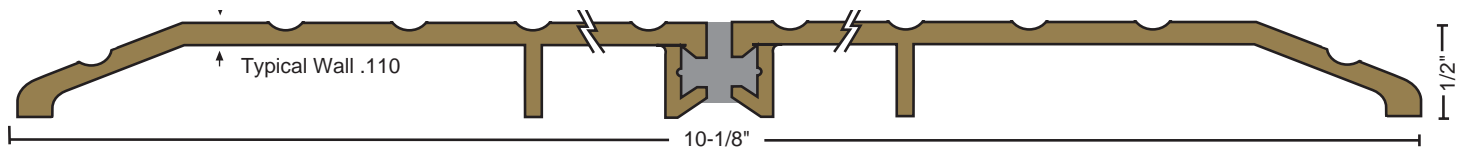

## THERMAL BREAK SADDLE THRESHOLDS

Thermal Break Thresholds Feature a Rigid Thermoplastic Spline Creating a Separation to Prevent the Transfer of Outside Temperature and Frost Through the Threshold.

**8426BR** 2.84 lbs./ft.

**8427BR** 3.23 lbs./ft.

**8428BR** 3.62 lbs./ft.

**8429BR** 4.16 lbs./ft.

**8430BR** 4.70 lbs./ft.