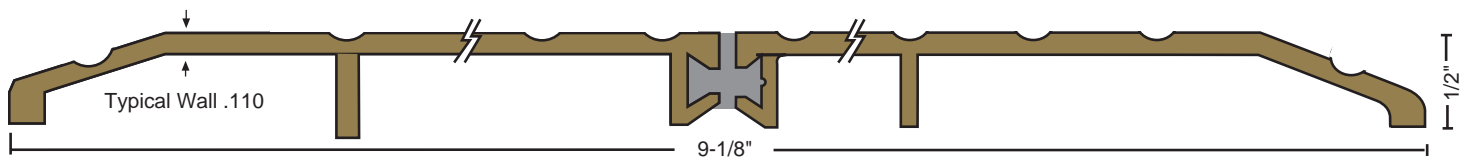

## THERMAL BREAK SADDLE THRESHOLDS

Thermal Break Thresholds Feature a Rigid Thermoplastic Spline Creating a Separation to Prevent the Transfer of Outside Temperature and Frost Through the Threshold.

**8426BR** 2.84 lbs./ft.

**8427BR** 3.23 lbs./ft.

**8428BR** 3.62 lbs./ft.

**8429BR** 4.16 lbs./ft.

**8430BR** 4.70 lbs./ft.