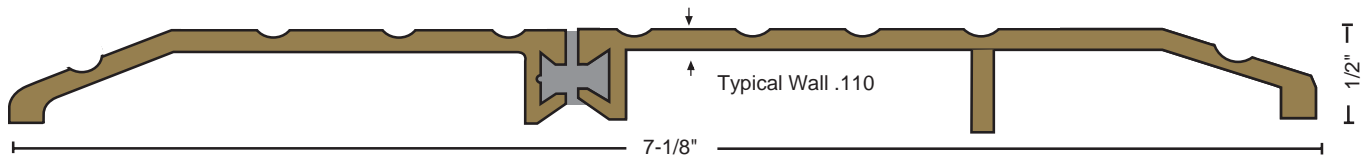

## THERMAL BREAK SADDLE THRESHOLDS

Thermal Break Thresholds Feature a Rigid Thermoplastic Spline Creating a Separation to Prevent the Transfer of Outside Temperature and Frost Through the Threshold.

**8426BR** 2.84 lbs./ft.