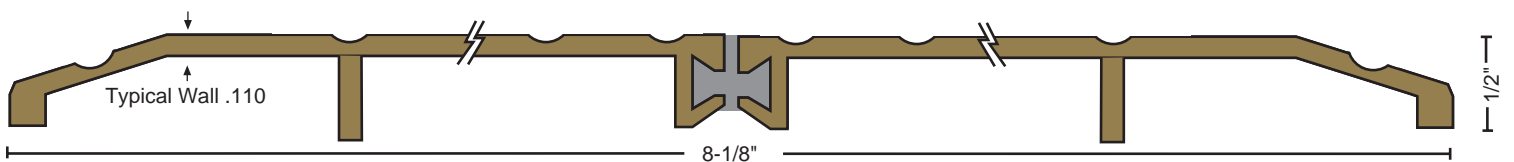

## THERMAL BREAK SADDLE THRESHOLDS

Thermal Break Thresholds Feature a Rigid Thermoplastic Spline Creating a Separation to Prevent the Transfer of Outside Temperature and Frost Through the Threshold.

**8426BR** 2.84 lbs./ft.

**8427BR** 3.23 lbs./ft.

**8428BR** 3.62 lbs./ft.

**8429BR** 4.16 lbs./ft.

**8430BR** 4.70 lbs./ft.