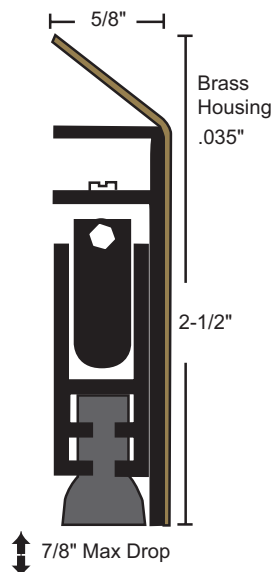

Architectural Bronze Automatic Door Bottom with Neoprene Seal

229NBR Black Neoprene (1, 2, 3)

229SBR Gray Silicone (1, 2, 3)

229WHBR Black Nylon Brush (2)

1. 1/16" Thick Lead Insert Available - Specify "Lead-Lined".
2. Door Bottom is Handed. Right Hand Supplied Unless Specified. Units Under 36" NOT Field Reversible. Please Specify Handing.
3. **BHMA Certified to ANSI/BHMA A156.22, 1,000,000 Cycle Test-Grade 1.**