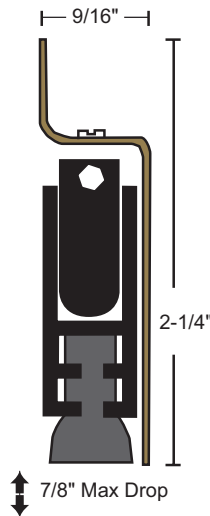

AUTOMATIC DOOR BOTTOMS

221NBR Black Neoprene (1, 2, 3)

221SBR Gray Silicone (1, 2, 3)

221WHBR Black Nylon Brush (2)

229NBR

Architectural Bronze Automatic Door Bottom with Neoprene Seal

229NBR Black Neoprene (1, 2, 3)

229SBR Gray Silicone (1, 2, 3)

229WHBR Black Nylon Brush (2)