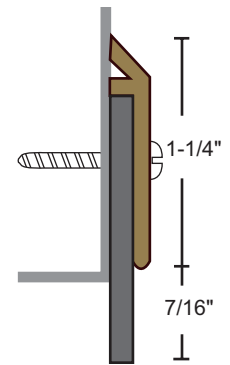

ARCHITECTURAL BRONZE

- Architectural Bronze Satin Finish (728), Similar to US4
- Optional Finishes: Polished (721), Suffix "POL"
- Dark Oxidized Oil Rubbed (722) Similar to US10B, Suffix DKB
- #6 x 3/4" Brass Plated SMS Furnished Screw Holes Slotted for Adjustment

DOOR SWEEP

200NBR Black Neoprene

200SBR Gray Silicone