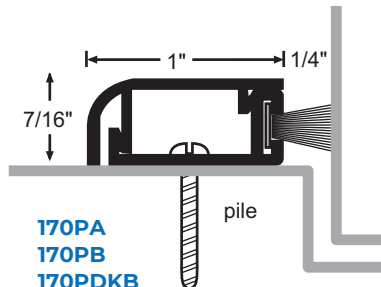

170PA
170PB
170PDKB