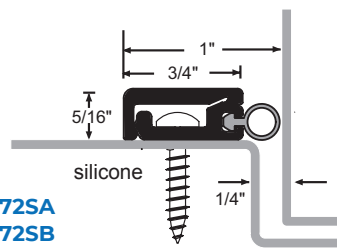

172SA
172SB
172SDKB