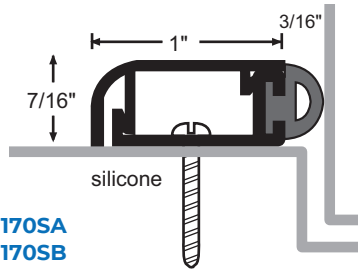

# CONCEALED FASTENER SEALS

- ▶ Snap-On Cover Conceals Screw Heads for Clean Appearance
- ▶ #6 X 3/4" Stainless Steel Sheet Metal Screws Furnished
- ▶ Screw Holes Slotted for Adjustment

## 170NA

Anodized Aluminum  
Neoprene Perimeter  
Seal with Concealed Fastener

**170NA**  
**170NB**  
**170NDKB**

**170SA**  
**170SB**  
**170SDKB**

PRODUCT# SUFFIX	FINISH
A	Anodized Aluminum
B	Gold
DKB	Dark Bronze
None	Mill Aluminum