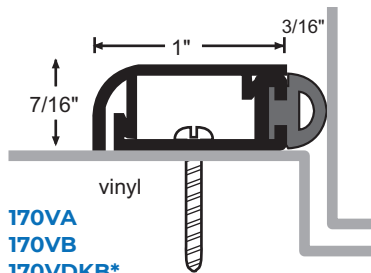

170VA
170VB
170VDKB*