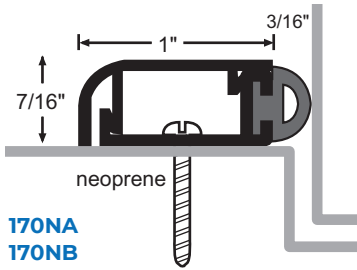

# CONCEALED FASTENER SEALS

- ▶ Snap-On Cover Conceals Screw Heads for Clean Appearance
- ▶ #6 X 3/4" Stainless Steel Sheet Metal Screws Furnished
- ▶ Screw Holes Slotted for Adjustment

## 170NA

Anodized Aluminum  
Neoprene Perimeter  
Seal with Concealed Fastener

**170NA**  
**170NB**  
**170NDKB**

**170SA**  
**170SB**  
**170SDKB**

PRODUCT# SUFFIX	FINISH
A	Anodized Aluminum
B	Gold
DKB	Dark Bronze
None	Mill Aluminum