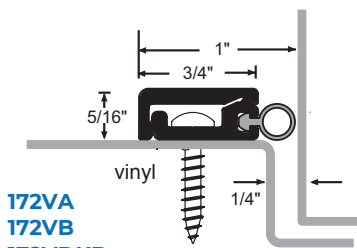

172VA
172VB
172VDKB