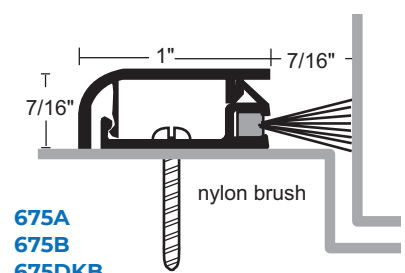

675A
675B
675DKB