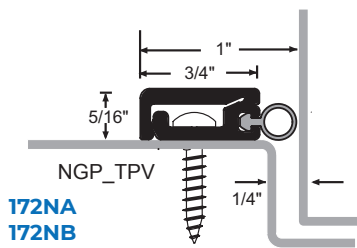

172NA
172NB
172NDKB