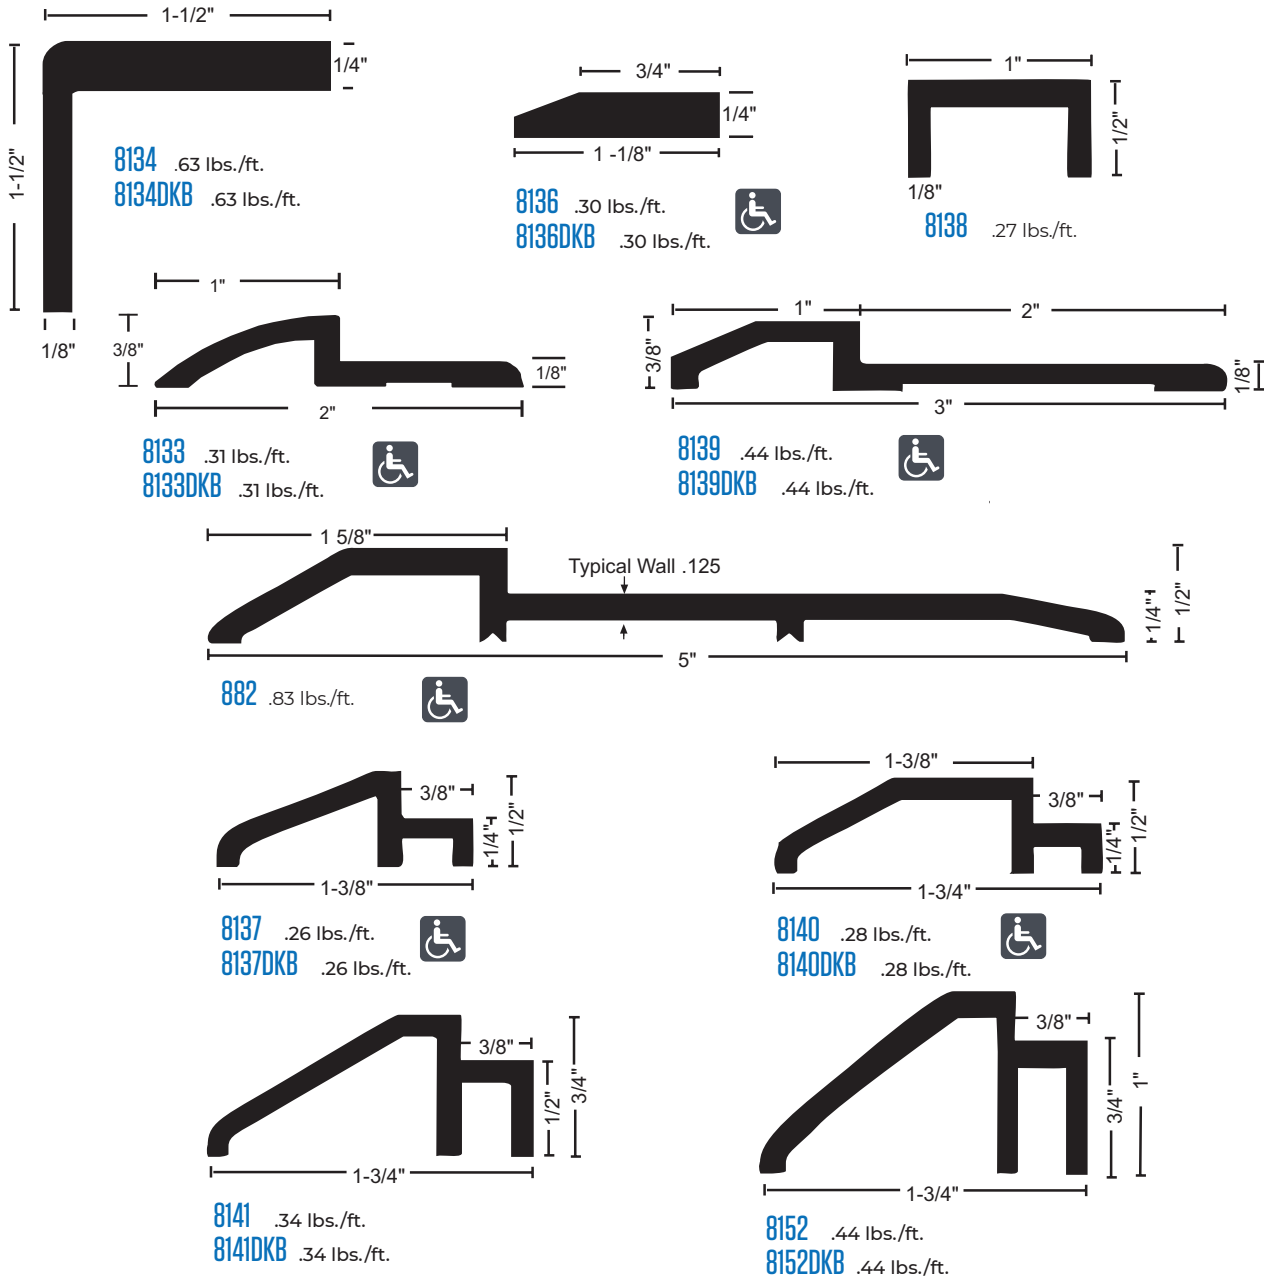

EDGE COMPONENTS

All Products On This Page

*Exception(s): 8168N

BAR SUPPORTS

Used as Support Under Threshold Assemblies