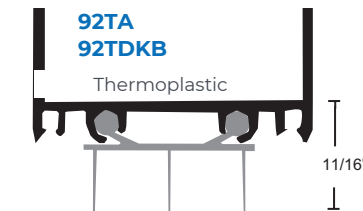

EXTENDED DOOR SHOES

All Products on this Page:

- ▶ #6 x 3/4" Stainless Steel
SMS Furnished
- ▶ End Caps Available -
Sold Separately

| PRODUCT# | SUFFIX | FINISH |
|----------|-------------|-------------------|
| | A | Anodized Aluminum |
| | B | Gold |
| | DKB | Dark Bronze |
| | None | Mill Aluminum |

*Vinyl is Gray
Neoprene is Black
Thermoplastic is Dark Brown
Nylon Brush is Gray* with Anodized Aluminum; Black with DKB Metal*

*Specify Black Brush if Desired

92 SERIES

GASKETING OPTIONS:

99 SERIES

GASKETING OPTIONS: