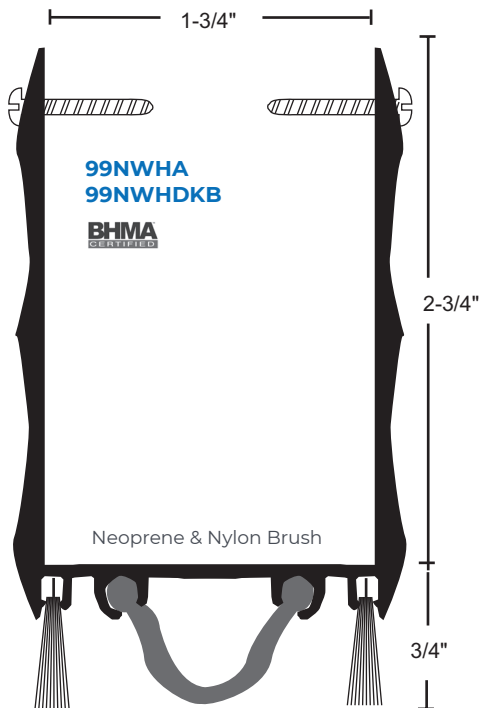

EXTENDED DOOR SHOES

All Products on this Page:

- ▶ #6 x 3/4" Stainless Steel
SMS Furnished
- ▶ End Caps Available -
Sold Separately

| PRODUCT# | SUFFIX | FINISH |
|----------|-------------|-------------------|
| | A | Anodized Aluminum |
| | B | Gold |
| | DKB | Dark Bronze |
| | None | Mill Aluminum |

*Vinyl is Gray
Neoprene is Black
Thermoplastic is Dark Brown
Nylon Brush is Gray* with Anodized Aluminum; Black with DKB Metal*

*Specify Black Brush if Desired

92 SERIES

GASKETING OPTIONS:

99 SERIES

GASKETING OPTIONS: