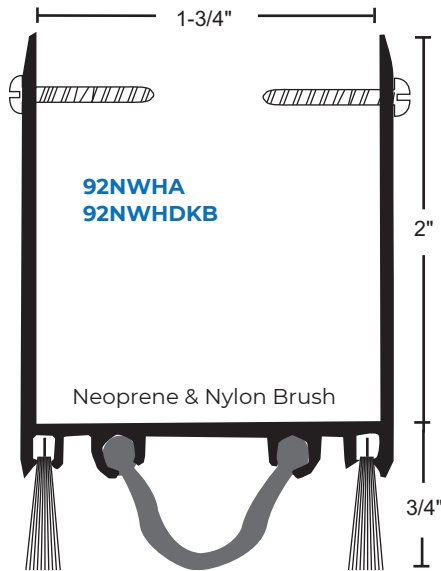

EXTENDED DOOR SHOES

All Products on this Page:

- ▶ #6 x 3/4" Stainless Steel
SMS Furnished
- ▶ End Caps Available -
Sold Separately

| PRODUCT# | SUFFIX | FINISH |
|----------|-------------|-------------------|
| | A | Anodized Aluminum |
| | B | Gold |
| | DKB | Dark Bronze |
| | None | Mill Aluminum |

*Vinyl is Gray
Neoprene is Black
Thermoplastic is Dark Brown
Nylon Brush is Gray* with Anodized Aluminum; Black with DKB Metal*

*Specify Black Brush if Desired

92 SERIES

GASKETING OPTIONS:

99 SERIES

GASKETING OPTIONS: