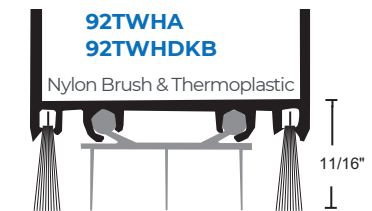

EXTENDED DOOR SHOES

All Products on this Page:

- ▶ #6 x 3/4" Stainless Steel
SMS Furnished
- ▶ End Caps Available -
Sold Separately

| PRODUCT# | SUFFIX | FINISH |
|----------|-------------|-------------------|
| | A | Anodized Aluminum |
| | B | Gold |
| | DKB | Dark Bronze |
| | None | Mill Aluminum |

*Vinyl is Gray
Neoprene is Black
Thermoplastic is Dark Brown
Nylon Brush is Gray* with Anodized Aluminum; Black with DKB Metal*

*Specify Black Brush if Desired

92 SERIES

GASKETING OPTIONS:

99 SERIES

GASKETING OPTIONS: