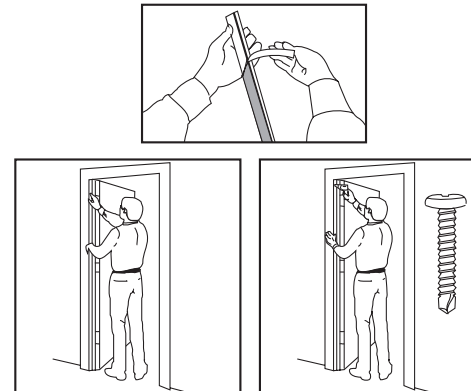

FATT

Fast Attach Two-Way Tape PRODUCT CUT SHEET

PROJECT:
SUBMITTED BY:
DATE:
NOTES:

Material

Two-Way Tape

- ▶ Provides an Easy and Effective Alternative for Gasketing Installation. Two-Way Tape is Applied to the Metal Housing Insuring a Quick and Easy Installation. Then for Security, 3 Tek-Type Self-Drilling Screws are Provided to Further Secure Each Piece of Material to the Frame Stop. A No Problem Installation with No Holes to Drill.
- ▶ To Order Add Suffix "FATT" to Product Number. See Price List for Products Available with this Feature.
- ▶ FATT IS NOT CLASSIFIED FOR USE ON FIRE DOORS.