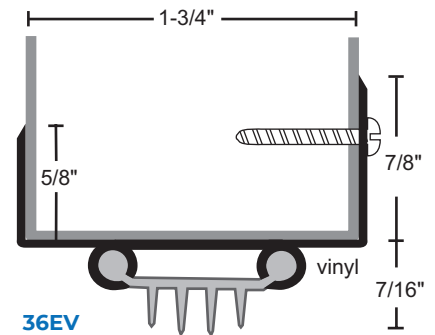

36EV
36EVDKB