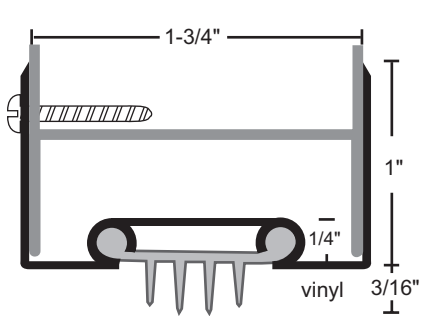

FINNED VINYL DOOR SHOES

All Products on this Page:

- ▶ #6 x 3/4" Stainless Steel SMS Furnished
- ▶ Screw Holes Slotted for Adjustment

PRODUCT#	SUFFIX	FINISH
	A	Anodized Aluminum
	B	Gold
	DKB	Dark Bronze
	None	Mill Aluminum
<i>Vinyl is Gray</i>		