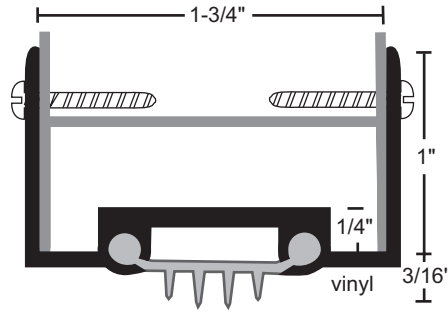

# FINNED VINYL DOOR SHOES

All Products on This Page:

- ▶ #6 x 3/4" Stainless Steel SMS Furnished
- ▶ Screw Holes Slotted for Adjustment

PRODUCT#	SUFFIX	FINISH
	<b>A</b>	Anodized Aluminum
	<b>DKB</b>	Dark Bronze / Black Anodized
	<b>None</b>	Mill Aluminum
<i>Vinyl is Black</i>		

**35EV**  
**35EVDKB**

**35VA**  
**35VDKB**

**36EV**  
**36EVDKB**

**36VA**  
**36VDKB**

**312V**  
**312VDKB**

**313VA**  
**313VDKB**

**318V**

**319EV**  
**319EVDKB**