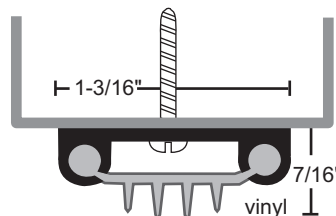

312V
312VDKB