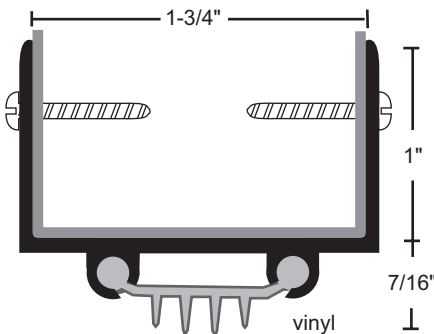

# FINNED VINYL DOOR SHOES

All Products on This Page:

- ▶ #6 x 3/4" Stainless Steel SMS Furnished
- ▶ Screw Holes Slotted for Adjustment

PRODUCT#	SUFFIX	FINISH
	<b>A</b>	Anodized Aluminum
	<b>DKB</b>	Dark Bronze / Black Anodized
	<b>None</b>	Mill Aluminum
<i>Vinyl is Black</i>		

**35EV**  
**35EVDKB**

**35VA**  
**35VDKB**

**36EV**  
**36EVDKB**

**36VA**  
**36VDKB**

**312V**  
**312VDKB**

**313VA**  
**313VDKB**

**318V**

**319EV**  
**319EVDKB**