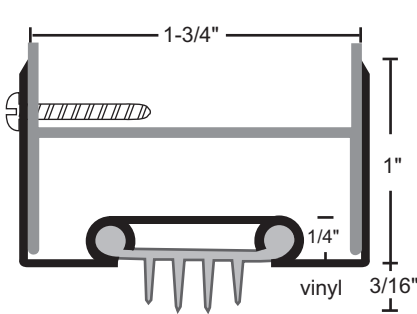

# FINNED VINYL DOOR SHOES

All Products on This Page:

- ▶ #6 x 3/4" Stainless Steel SMS Furnished
- ▶ Screw Holes Slotted for Adjustment

PRODUCT#	SUFFIX	FINISH
	<b>A</b>	Anodized Aluminum
	<b>DKB</b>	Dark Bronze / Black Anodized
	<b>None</b>	Mill Aluminum
<i>Vinyl is Black</i>		