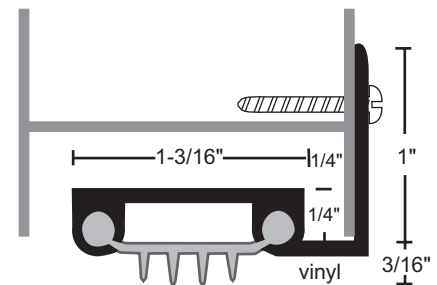

313VA
313VDKB