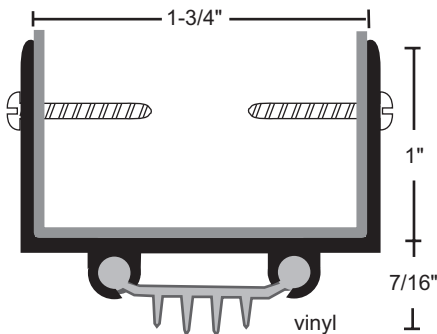

36VA
36VDKB