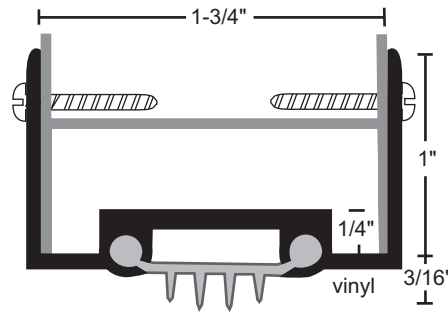

35VA
35VB
35DKB