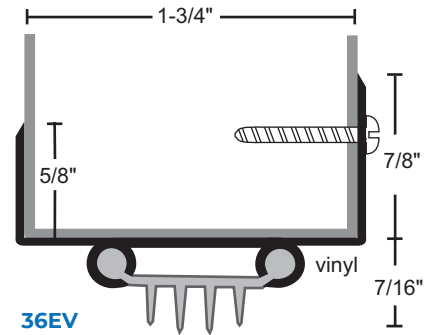

# FINNED VINYL DOOR SHOES

All Products on This Page:

- ▶ #6 x 3/4" Stainless Steel SMS Furnished
- ▶ Screw Holes Slotted for Adjustment

PRODUCT#	SUFFIX	FINISH
	<b>A</b>	Anodized Aluminum
	<b>DKB</b>	Dark Bronze / Black Anodized
	<b>None</b>	Mill Aluminum
<i>Vinyl is Black</i>		

**35EV**  
**35EVDKB**

**35VA**  
**35VDKB**

**36EV**  
**36EVDKB**

**36VA**  
**36VDKB**

**312V**  
**312VDKB**

**313VA**  
**313VDKB**

**318V**

**319EV**  
**319EVDKB**