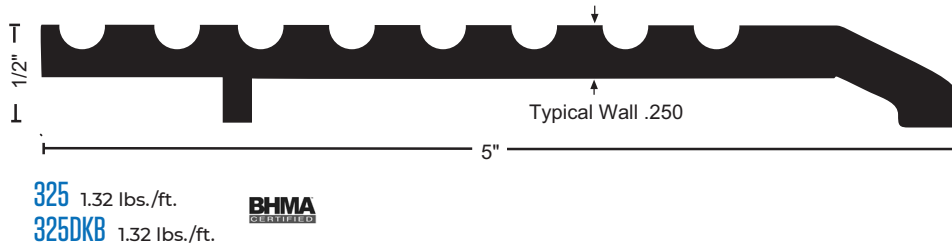

MATERIALS & FINISHES

- Aluminum Mill
- DKB - Aluminum Dark Bronze

OPTIONAL: SIA: SLIP-RESISTANT FINISH
For use in Areas Where Conditions can be Hazardous and Safety is a Priority.

FASTENERS

- #10 x 1-1/2" FH Zinc-Plated Wood Screws Furnished. Dark Bronze Supplied With DKB.