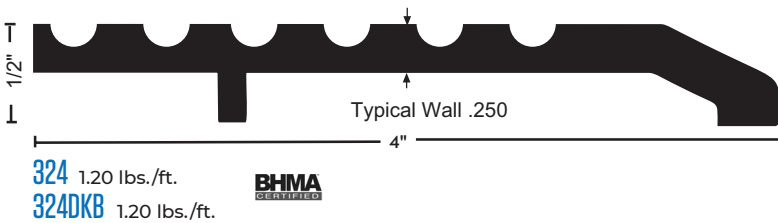

HALF SADDLE THRESHOLDS

All Products On This Page

BUMPER SEAL
Seals Against the Door
Providing Weather Resistance

BUMPER SEAL OPTIONS

- V** Vinyl**
- N** NGP-TPV
- S** Silicone

**Vinyl ("V") Supplied Unless Other Material Specified