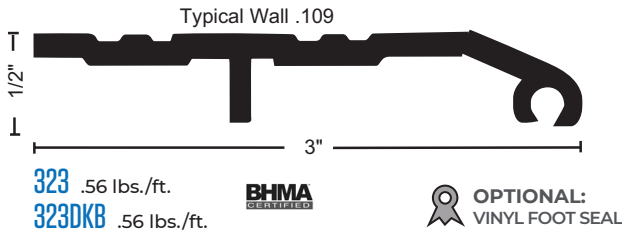

HALF SADDLE THRESHOLDS

All Products On This Page

BUMPER SEAL
Seals Against the Door
Providing Weather Resistance

BUMPER SEAL OPTIONS

- V** Vinyl**
- N** NGP-TPV
- S** Silicone

**Vinyl ("V") Supplied Unless Other Material Specified