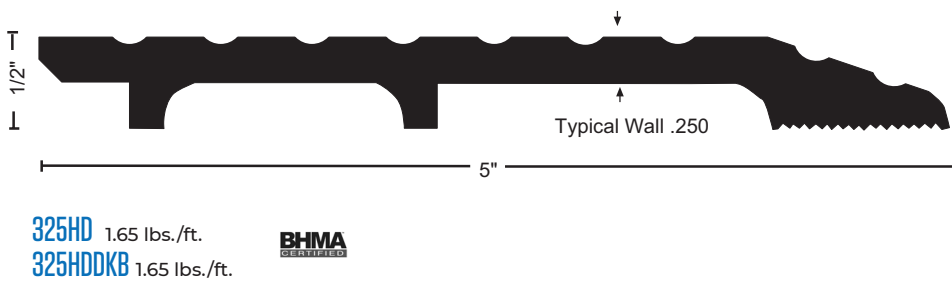

OPTIONAL: SIA: SLIP-RESISTANT FINISH
* When Installed with the Non-Beveled Edge Flush with Flooring, or Where No Greater Than 1/4" Vertical Rise Occurs.