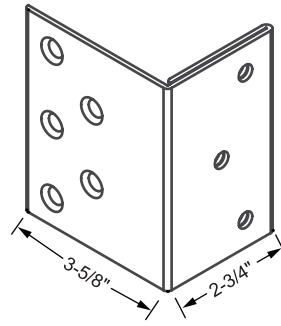

Security Door Guard Bracket

- Designed for Timely or Redi-Frame pre-finished steel doorframes with snap on trim
- Bracket allows SDG to be installed in the correct position for proper operation

SDG-BRKT-MW Magnolia White
SDG-BRKT-WB Walnut Brown