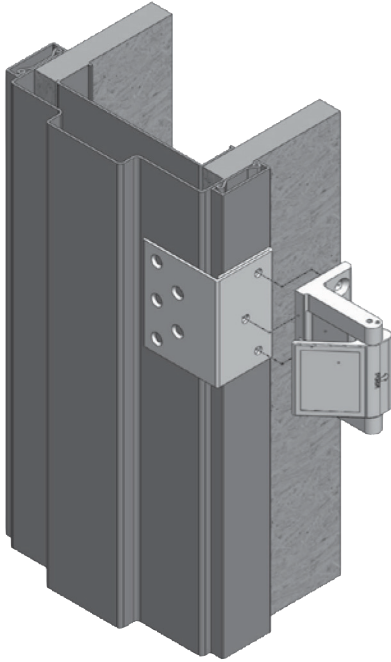

Security Door Guard Bracket

- Designed for Timely or Redi-Frame pre-finished steel doorframes with snap on trim
- Bracket allows SDG to be installed in the correct position for proper operation

SDG-BRKT-MW Magnolia White
SDG-BRKT-WB Walnut Brown