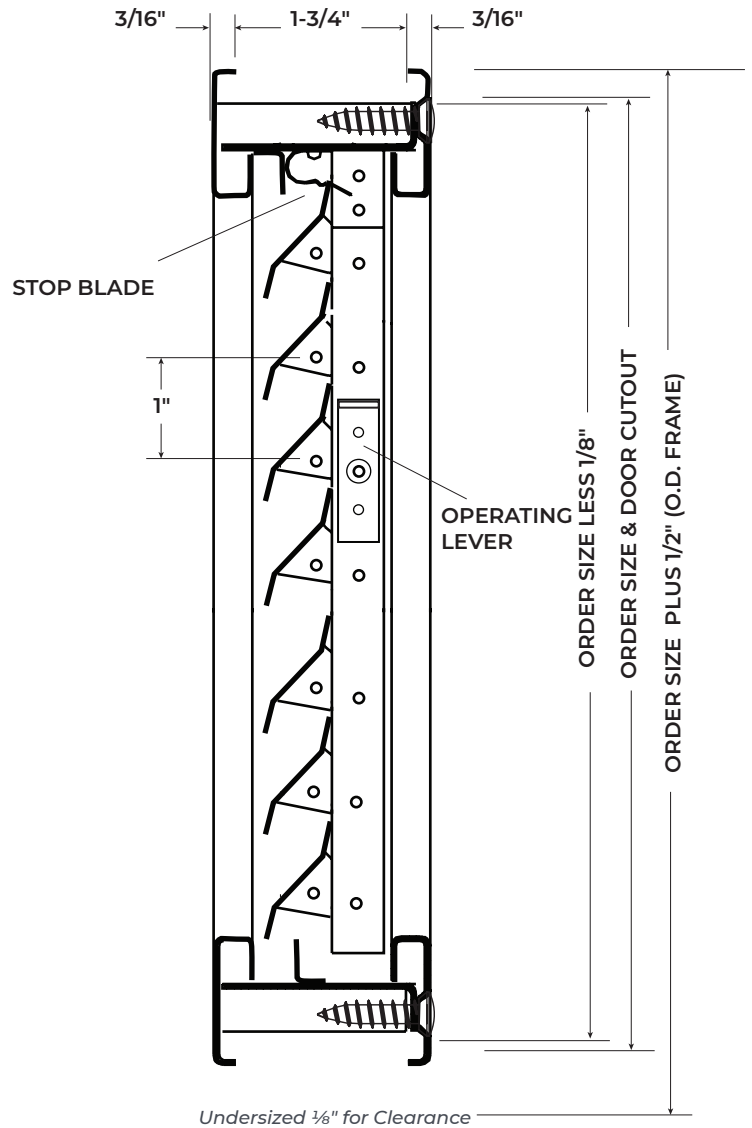

L-1800

ADJUSTABLE BLADE LOUVER

FOR 1 3/4" THICK DOORS

- Manually Adjustable Blades
- 18 Ga. Cold Rolled Steel Frame
- 18 Ga. Cold Rolled Steel Adjustable "Z" Blades
- Mitered Corners Secured With Reinforcing Clips
- #8 X 3/4" Phillips Head SMS
- Free Area 40%
- Gray Primer (GPZ) Powder Coat Finish
- Available in Whole Inch Increments:
 - Minimum Size: 10" x 6"
 - Maximum Size: 24" x 30"

Available Options

- Powder Coat Color Options - See Page L3
- Aluminum Insect Screen - 22 Ga. 1/8" Square Mesh Installed on Exterior Side
- Torx Security Screws
- Galvanneal - A40 Steel

Not to Scale