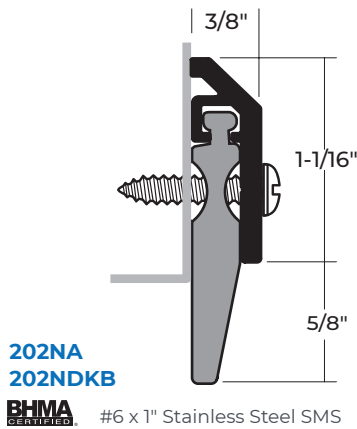

NEOPRENE AND SILICONE SWEEPS

NEOPRENE SWEEPS

- ▶ #6 x 3/4" Stainless Steel Sheet Metal Screws Furnished
- ▶ Screw Holes Slotted for Adjustment.

*except 203N

SILICONE SWEEP

200NA
 Anodized Aluminum
 Neoprene Door Sweep