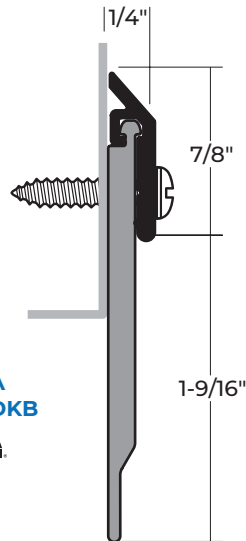

NEOPRENE AND SILICONE SWEEPS

NEOPRENE SWEEPS

- ▶ #6 x 3/4" Stainless Steel Sheet Metal Screws Furnished
- ▶ Screw Holes Slotted for Adjustment.

*except 203N

SILICONE SWEEP

200NA
 Anodized Aluminum
 Neoprene Door Sweep