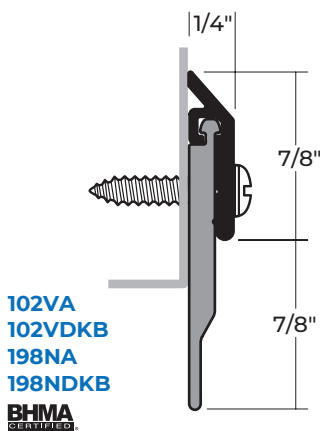

NEOPRENE AND SILICONE SWEEPS

NEOPRENE SWEEPS

- ▶ #6 x 3/4" Stainless Steel Sheet Metal Screws Furnished
- ▶ Screw Holes Slotted for Adjustment.

*except 203N

SILICONE SWEEP

200NA
 Anodized Aluminum
 Neoprene Door Sweep