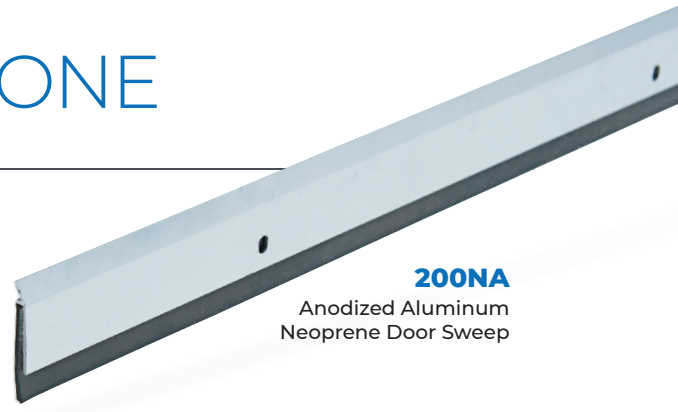

NEOPRENE AND SILICONE

SWEEPS

NEOPRENE SWEEPS

- #6 x 3/4" Stainless Steel Sheet Metal Screws Furnished
- Screw Holes Slotted for Adjustment.

200NA
Anodized Aluminum
Neoprene Door Sweep

PRODUCT#	SUFFIX	FINISH
	A	Anodized Aluminum
	DKB	Dark Bronze
	None	Mill Aluminum

*Neoprene is Black
Silicone is Gray*

REINFORCED NEOPRENE SWEEP

2014RA
2014RB
2014RDKB

SILICONE SWEEP

200SA
200SB
200SDKB

BHMA CERTIFIED Silicone is Gray