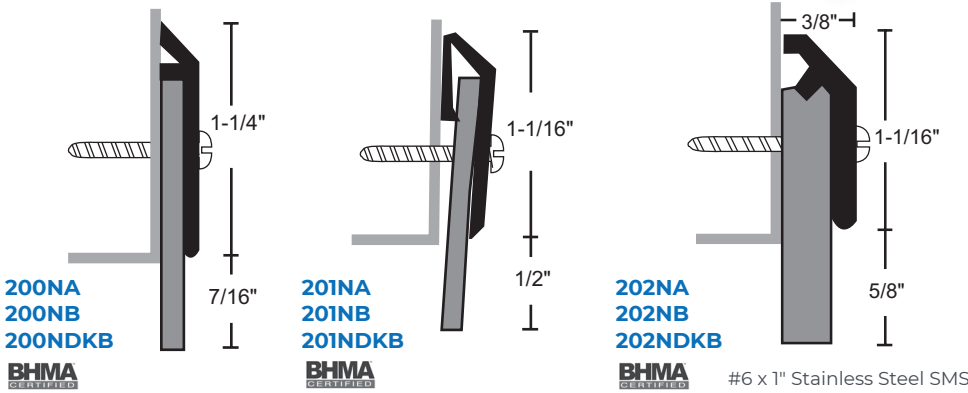

NEOPRENE AND SILICONE

SWEEPS

NEOPRENE SWEEPS

- #6 x 3/4" Stainless Steel Sheet Metal Screws Furnished
- Screw Holes Slotted for Adjustment.

200NA
Anodized Aluminum
Neoprene Door Sweep

PRODUCT#	SUFFIX	FINISH
	A	Anodized Aluminum
	DKB	Dark Bronze
	None	Mill Aluminum

*Neoprene is Black
Silicone is Gray*

REINFORCED NEOPRENE SWEEP

2014RA
2014RB
2014RDKB

SILICONE SWEEP

200SA
200SB
200SDKB

BHMA CERTIFIED Silicone is Gray