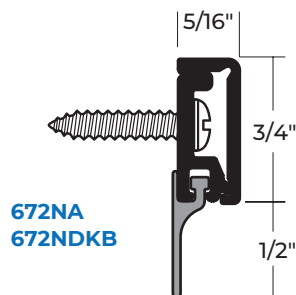

NEOPRENE AND SILICONE SWEEPS

NEOPRENE SWEEPS

- ▶ #6 x 3/4" Stainless Steel Sheet Metal Screws Furnished
- ▶ Screw Holes Slotted for Adjustment.

*except 203N

SILICONE SWEEP

200NA
 Anodized Aluminum
 Neoprene Door Sweep