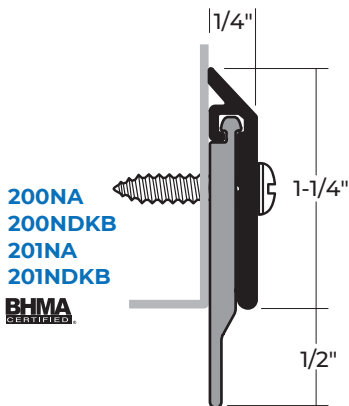

NEOPRENE AND SILICONE SWEEPS

NEOPRENE SWEEPS

- ▶ #6 x 3/4" Stainless Steel Sheet Metal Screws Furnished
- ▶ Screw Holes Slotted for Adjustment.

*except 203N

SILICONE SWEEP

200NA
 Anodized Aluminum
 Neoprene Door Sweep