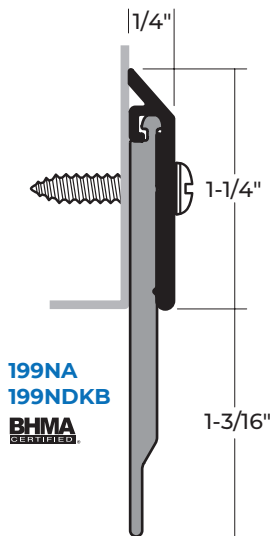

NEOPRENE AND SILICONE SWEEPS

NEOPRENE SWEEPS

- ▶ #6 x 3/4" Stainless Steel Sheet Metal Screws Furnished
- ▶ Screw Holes Slotted for Adjustment.

*except 203N

SILICONE SWEEP

200NA
 Anodized Aluminum
 Neoprene Door Sweep