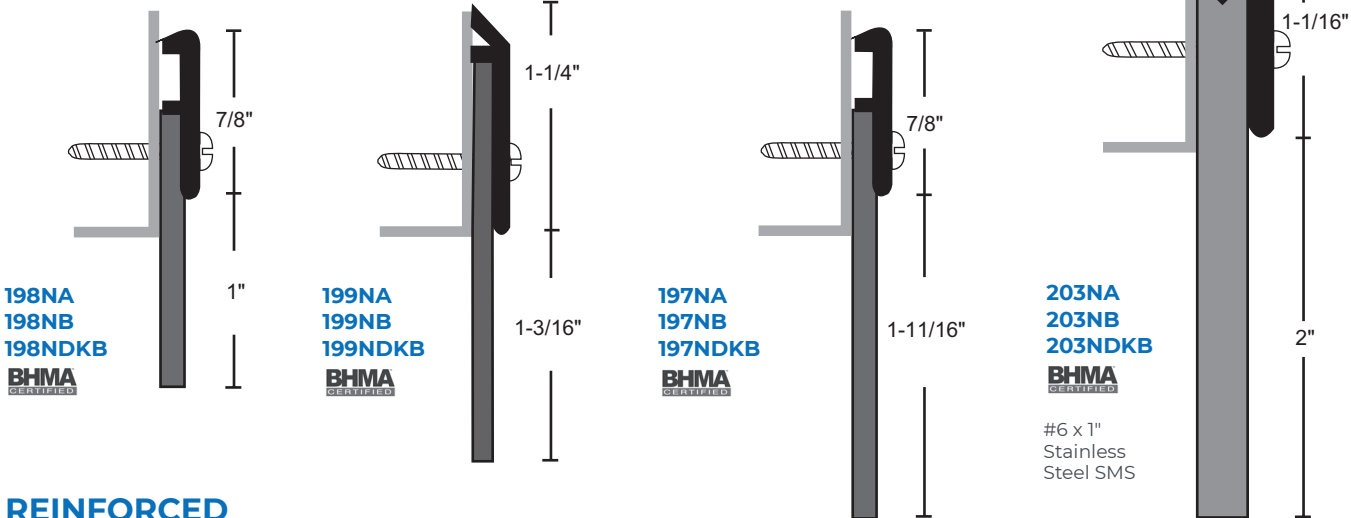

NEOPRENE AND SILICONE

SWEEPS

NEOPRENE SWEEPS

- #6 x 3/4" Stainless Steel Sheet Metal Screws Furnished
- Screw Holes Slotted for Adjustment.

200NA
Anodized Aluminum
Neoprene Door Sweep

PRODUCT#	SUFFIX	FINISH
	A	Anodized Aluminum
	DKB	Dark Bronze
	None	Mill Aluminum

*Neoprene is Black
Silicone is Gray*

REINFORCED NEOPRENE SWEEP

2014RA
2014RB
2014RDKB

SILICONE SWEEP

200SA
200SB
200SDKB

BHMA CERTIFIED Silicone is Gray