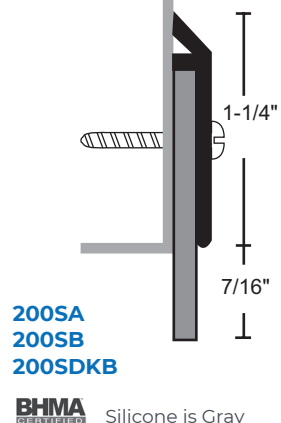

NEOPRENE AND SILICONE

SWEEPS

NEOPRENE SWEEPS

- #6 x 3/4" Stainless Steel Sheet Metal Screws Furnished
- Screw Holes Slotted for Adjustment.

200NA
Anodized Aluminum
Neoprene Door Sweep

PRODUCT#	SUFFIX	FINISH
	A	Anodized Aluminum
	DKB	Dark Bronze
	None	Mill Aluminum

*Neoprene is Black
Silicone is Gray*

REINFORCED NEOPRENE SWEEP

2014RA
2014RB
2014RDKB

SILICONE SWEEP

200SA
200SB
200SDKB

BHMA CERTIFIED Silicone is Gray