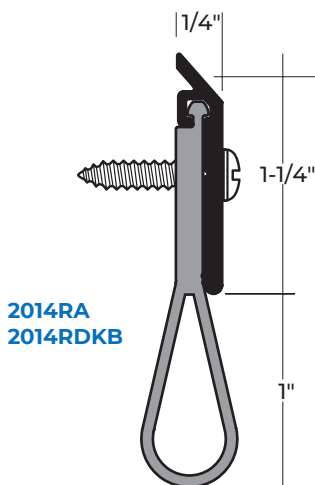

NEOPRENE AND SILICONE SWEEPS

NEOPRENE SWEEPS

- ▶ #6 x 3/4" Stainless Steel Sheet Metal Screws Furnished
- ▶ Screw Holes Slotted for Adjustment.

*except 203N

SILICONE SWEEP

200NA
 Anodized Aluminum
 Neoprene Door Sweep