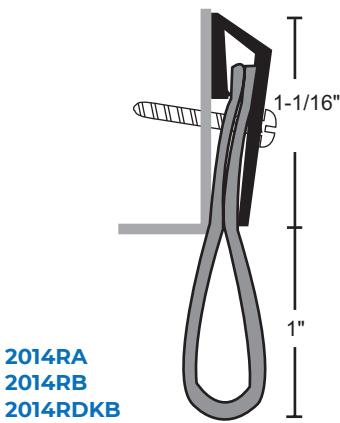

2014RA
2014RB
2014RDKB