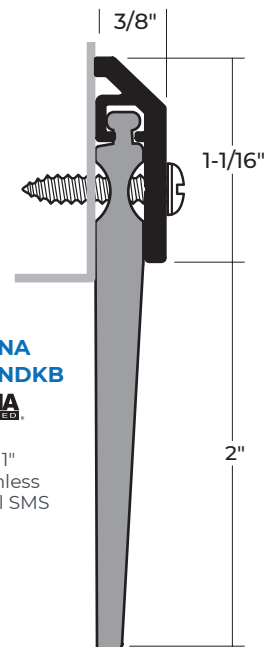

NEOPRENE AND SILICONE SWEEPS

NEOPRENE SWEEPS

- ▶ #6 x 3/4" Stainless Steel Sheet Metal Screws Furnished
- ▶ Screw Holes Slotted for Adjustment.

*except 203N

SILICONE SWEEP

200NA
 Anodized Aluminum
 Neoprene Door Sweep