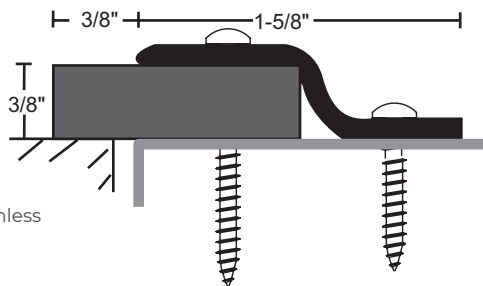

# OVERLAPPING ASTRAGALS

**109NA**  
**109NB**  
**109NDKB**  
Neoprene

#6 x 1" & #6 x 3/4" Stainless Steel SMS Furnished

**158NA**

Anodized Aluminum Overlapping Astragal with NGP-TPV Seal

PRODUCT# SUFFIX	FINISH
<b>A</b>	Anodized Aluminum
<b>B</b>	Gold
<b>DKB</b>	Dark Bronze
<b>None</b>	Mill Aluminum

**158NA**  
**158NDKB**  
NGP-TPV

**158SA**  
**158SDKB**  
Silicone

Maximum Height 120"

Fits Beveled Edge Doors.  
#8 X 1" FH U/C SMS Furnished.

**176A**  
**176DKB**

Maximum Height 120"  
Fits Square Edge Doors.  
#10 X 3/4" SMS Furnished.

**178SA**  
**178SDKB**  
Silicone

Maximum Height 120"  
#10 X 3/4" SMS Furnished.

**158PA**  
**158PDKB**  
Polypropylene Pile