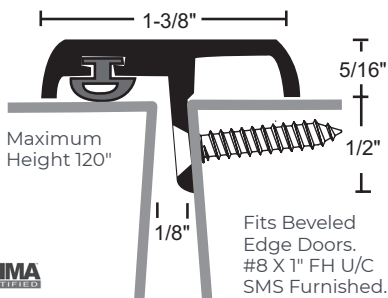

*Vinyl & Pile are Gray  
Neoprene, NGP-TPV & Silicone are Black; Except 114 Silicone is Gray*

**114NA** Neoprene  
**114NB**  
**114NDKB**

**114SA** Silicone  
**114SB**  
**114SDKB**

**158VA**  
**158VDKB**  
vinyl

**158NA**  
**158NDKB**  
NGP-TPV

**158SA**  
**158SDKB**  
Silicone

Maximum Height 120"

Fits Beveled Edge Doors.  
#8 X 1" FH U/C SMS Furnished.

**176A**  
**176DKB**

Maximum Height 120"  
Fits Square Edge Doors.  
#10 X 3/4" SMS Furnished.

**178SA**  
**178SDKB**  
Silicone

Maximum Height 120"  
#10 X 3/4" SMS Furnished.

**158PA**  
**158PDKB**  
Polypropylene Pile