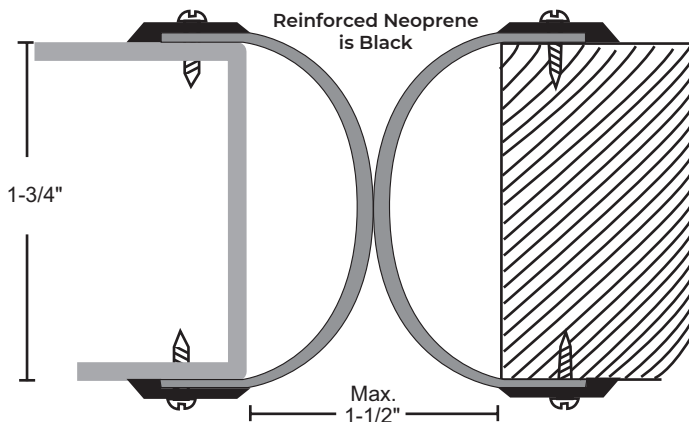

**158NA**  
**158NDKB**  
NGP-TPV

**158SA**  
**158SDKB**  
Silicone

Maximum Height 120"

Fits Beveled Edge Doors.  
#8 X 1" FH U/C SMS Furnished.

**176A**  
**176DKB**

Maximum Height 120"  
Fits Square Edge Doors.  
#10 X 3/4" SMS Furnished.

**178SA**  
**178SDKB**  
Silicone

Maximum Height 120"  
#10 X 3/4" SMS Furnished.

**158PA**  
**158PDKB**  
Polypropylene Pile

# SPECIALTY ASTRAGAL

**14RA**  
**14RB**  
**14RDKB**

Available for 2 1/4" Doors - Specify

Reinforced Neoprene is Black