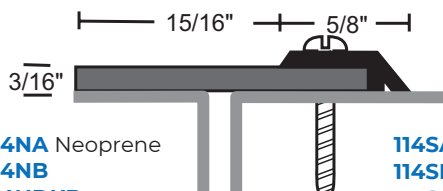

# OVERLAPPING ASTRAGALS

**109NA**  
**109NB**  
**109NDKB**  
Neoprene

#6 x 1" & #6 x 3/4" Stainless Steel SMS Furnished

**158NA**

Anodized Aluminum Overlapping Astragal with NGP-TPV Seal

PRODUCT# SUFFIX	FINISH
<b>A</b>	Anodized Aluminum
<b>B</b>	Gold
<b>DKB</b>	Dark Bronze
<b>None</b>	Mill Aluminum

*Vinyl & Pile are Gray  
Neoprene, NGP-TPV & Silicone are Black; Except 114 Silicone is Gray*

**114NA** Neoprene  
**114NB**  
**114NDKB**

**114SA** Silicone  
**114SB**  
**114SDKB**

**158VA**  
**158VDKB**  
vinyl

**158NA**  
**158NDKB**  
NGP-TPV

**158SA**  
**158SDKB**  
Silicone

Maximum Height 120"

Fits Beveled Edge Doors.  
#8 X 1" FH U/C SMS Furnished.

**176A**  
**176DKB**

Maximum Height 120"  
Fits Square Edge Doors.  
#10 X 3/4" SMS Furnished.

**178SA**  
**178SDKB**  
Silicone

Maximum Height 120"  
#10 X 3/4" SMS Furnished.

**158PA**  
**158PDKB**  
Polypropylene Pile