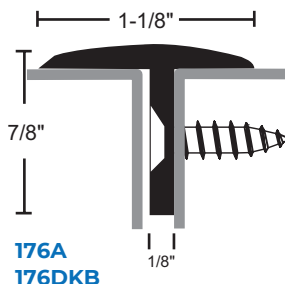

**158NA**  
**158NDKB**  
NGP-TPV

**158SA**  
**158SDKB**  
Silicone

Maximum Height 120"

Fits Beveled Edge Doors.  
#8 X 1" FH U/C SMS Furnished.

**176A**  
**176DKB**

Maximum Height 120"  
Fits Square Edge Doors.  
#10 X 3/4" SMS Furnished.

**178SA**  
**178SDKB**  
Silicone

Maximum Height 120"  
#10 X 3/4" SMS Furnished.

**158PA**  
**158PDKB**  
Polypropylene Pile