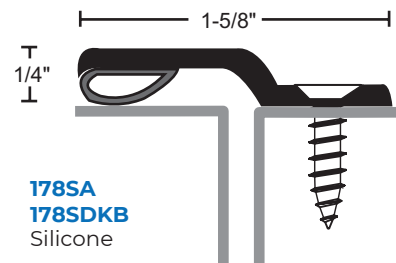

**158NA**  
**158NDKB**  
NGP-TPV

**158SA**  
**158SDKB**  
Silicone

Maximum Height 120"

Fits Beveled Edge Doors.  
#8 X 1" FH U/C SMS Furnished.

**176A**  
**176DKB**

Maximum Height 120"  
Fits Square Edge Doors.  
#10 X 3/4" SMS Furnished.

**178SA**  
**178SDKB**  
Silicone

Maximum Height 120"  
#10 X 3/4" SMS Furnished.

**158PA**  
**158PDKB**  
Polypropylene Pile