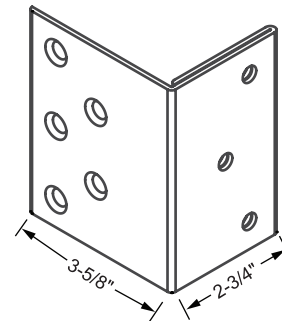

PROJECT:

SUBMITTED BY:

DATE:

NOTES: