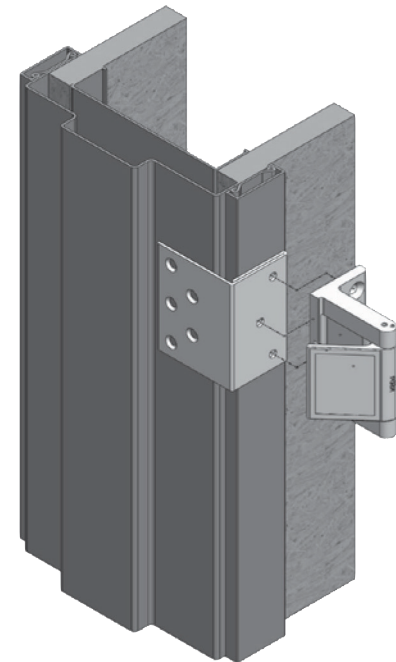

SDG-BRKT

Security Door Guard Bracket

PRODUCT CUT SHEET

- Designed for Timely or Redi-Frame Pre-Finished Steel Doorframes With Snap on Trim
- Bracket Allows SDG to be Installed in the Correct Position for Proper Operation

SKU	COLOR
SDG-BRKT-MW	MAGNOLIA WHITE
SDG-BRKT-WB	WALNUT BROWN

PROJECT:

SUBMITTED BY:

DATE:

NOTES: