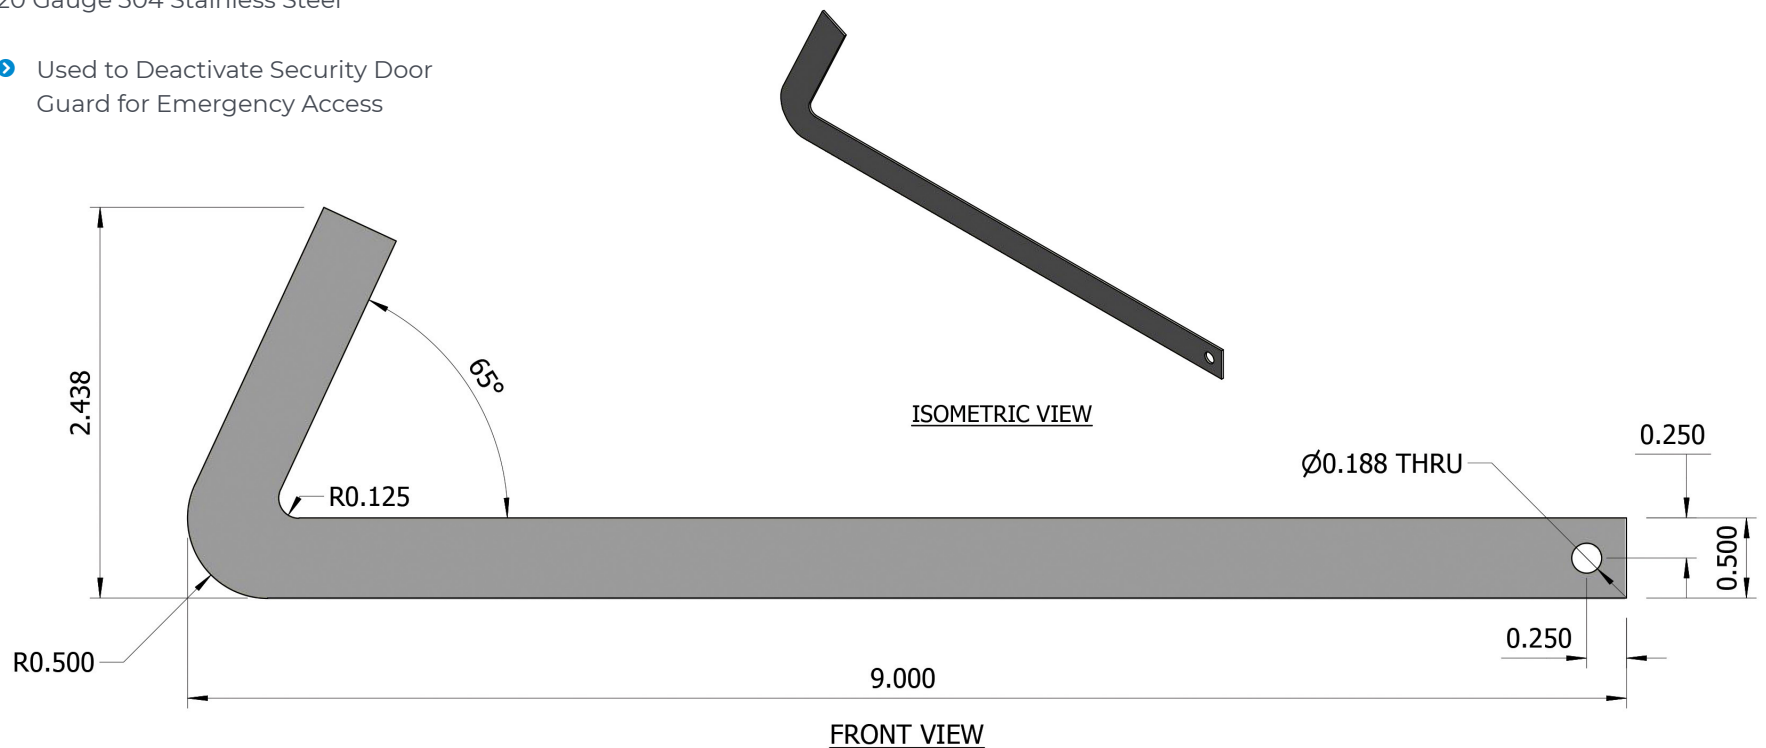

SDG-ET

Security Door Guard Emergency Tool

PRODUCT CUT SHEET

PROJECT:
SUBMITTED BY:
DATE:
NOTES:

Material & Finish

20 Gauge 304 Stainless Steel

- Used to Deactivate Security Door Guard for Emergency Access

NGP-HOS-SDG-ET-PCS-1220-A