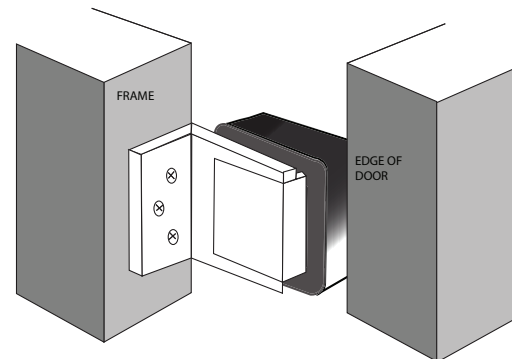

SDG-HO

Security Door Guard Hold-Open Accessory

PRODUCT CUT SHEET

- ▶ Foam Rubber Block with Slot
- ▶ Slides Onto Security Door Guard Allowing the Door to Be Held Open by Housekeeping or Service Personnel
- ▶ Will Not Mark or Mar Door or Security Door Guard