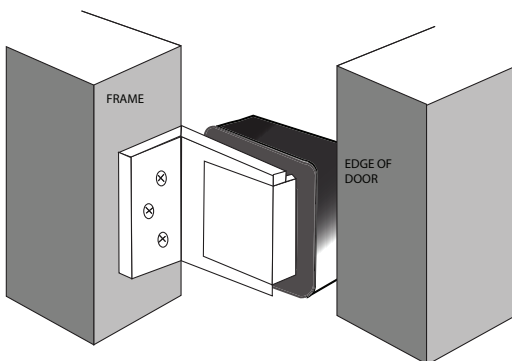

SECURITY DOOR GUARD

SDG

- ▶ Prevents Door From Opening, Allowing Guest or Resident Privacy When Engaged
- ▶ Disengage to Operate Door Normally
- ▶ Can Not be Used to Prop Door Open
- ▶ Silicone Pad at Door Contact Point
- ▶ UL Listed Fire Door Accessory
- ▶ Mount 48" or Less Above Floor for ADA Compliance

SKU	COLOR
SDG-3	Polished Brass US3
SDG-4	Satin Brass US4
SDG-10B	Dark Bronze US10B
SDG-26D	Satin Chrome US26D

HOLD-OPEN ACCESSORY

SDG-HO

- ▶ Foam Rubber Block With Slot
- ▶ Slides Onto Security Door Guard Allowing the Door to Be Held Open by Housekeeping or Service Personnel
- ▶ Will Not Mark or Mar Door or Security Door Guard

STICKERS FOR RETROFIT

- ▶ Covers Holes Left in Door and Frame From Removal of Swing-Bar Type Door Guards

SDG-DS SDG-WS

SDG-ET Emergency Tool (not illustrated)

- ▶ Used to Deactivate Security Door Guard for Emergency Access