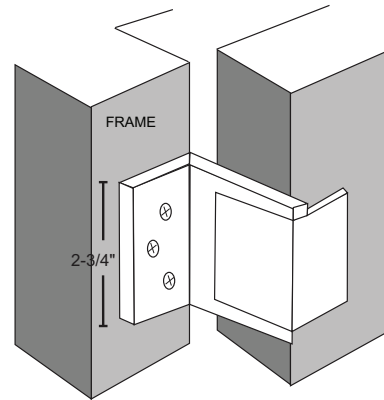

SECURITY DOOR GUARD

SDG

- ▶ Prevents Door From Opening, Allowing Guest or Resident Privacy When Engaged
- ▶ Disengage to Operate Door Normally
- ▶ Can Not be Used to Prop Door Open
- ▶ Silicone Pad at Door Contact Point
- ▶ UL Listed Fire Door Accessory
- ▶ Mount 48" or Less Above Floor for ADA Compliance

SKU	COLOR
SDG-3	Polished Brass US3
SDG-4	Satin Brass US4
SDG-10B	Dark Bronze US10B
SDG-26D	Satin Chrome US26D

HOLD-OPEN ACCESSORY

SDG-HO

- ▶ Foam Rubber Block With Slot
- ▶ Slides Onto Security Door Guard Allowing the Door to Be Held Open by Housekeeping or Service Personnel
- ▶ Will Not Mark or Mar Door or Security Door Guard