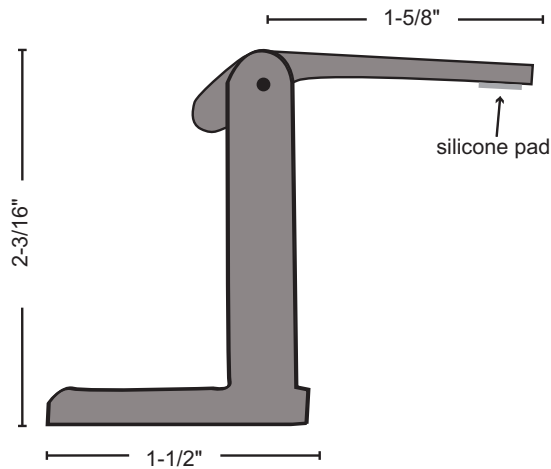

SECURITY DOOR GUARD

SDG

- ▶ Prevents Door From Opening, Allowing Guest or Resident Privacy When Engaged
- ▶ Disengage to Operate Door Normally
- ▶ Can Not be Used to Prop Door Open
- ▶ Silicone Pad at Door Contact Point
- ▶ UL Listed Fire Door Accessory
- ▶ Mount 48" or Less Above Floor for ADA Compliance

SKU	COLOR
SDG-3	Polished Brass US3
SDG-4	Satin Brass US4
SDG-10B	Dark Bronze US10B
SDG-26D	Satin Chrome US26D

HOLD-OPEN ACCESSORY

SDG-HO

- ▶ Foam Rubber Block With Slot
- ▶ Slides Onto Security Door Guard Allowing the Door to Be Held Open by Housekeeping or Service Personnel
- ▶ Will Not Mark or Mar Door or Security Door Guard