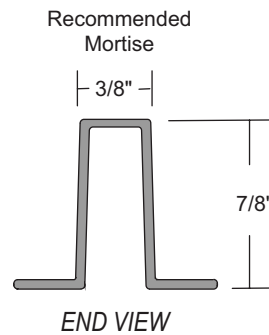

SL-BCG

Sliding Door Hardware — Bottom Channel Guide

PRODUCT CUT SHEET

PROJECT:
SUBMITTED BY:
DATE:
NOTES:

Bottom Channel Guide

- Polypropylene
- 60"
- Dark Brown

NGP-SLI-SL-BCG-PCS-0320-A

NGP MEMPHIS
4985 East Raines Road
Memphis, TN 38118
orders@ngp.com