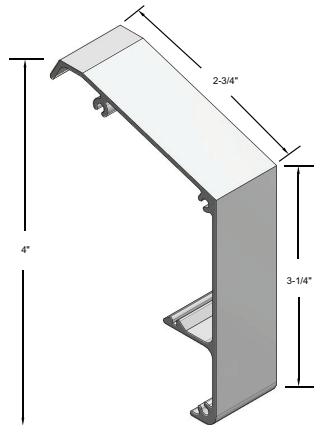

SL-SQ18

Aluminum Sliding Door Hardware — Fascia

PRODUCT CUT SHEET

PROJECT:
SUBMITTED BY:
DATE:
NOTES:

Square for Side Wall Mount Sliding Aluminum Hardware Sets

- ▶ Square for Use with Side Wall Mount Aluminum Top Mount Track System
- ▶ Snap-on Fascia
- ▶ End Caps Included