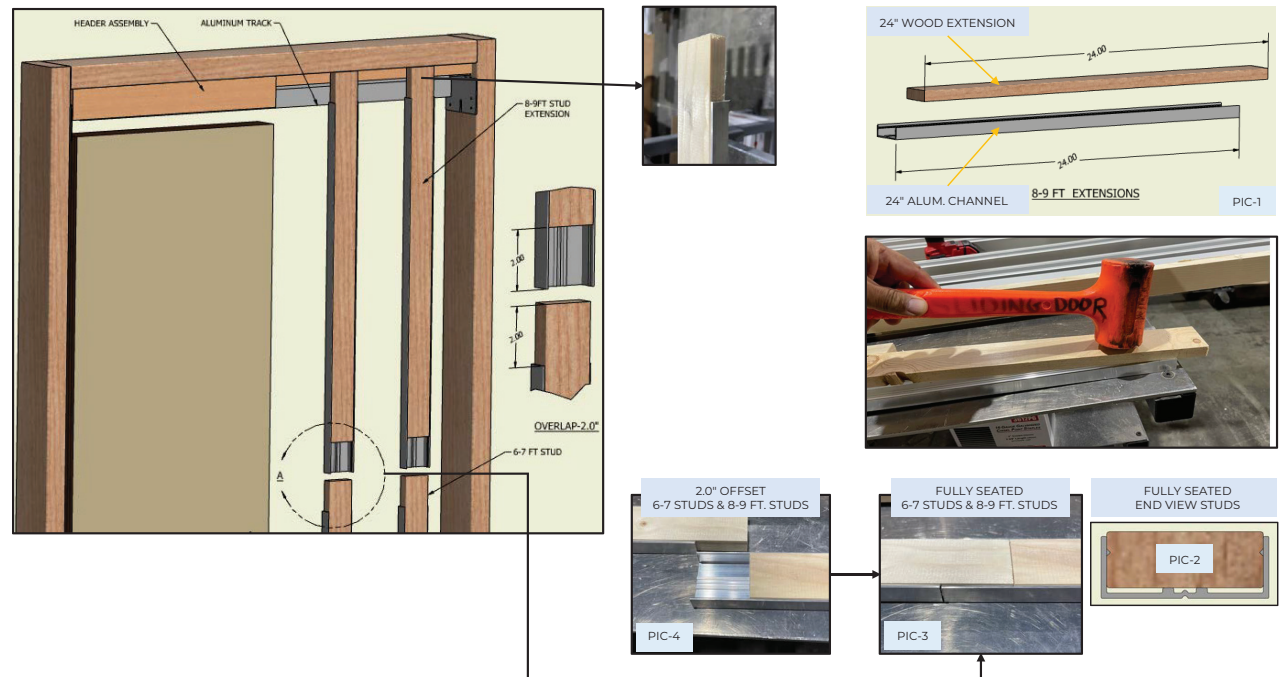

SLAL EXT KIT 48"DR

Pocket Door Kit-7'-9' Extension Kit

PRODUCT CUT SHEET

PROJECT:
SUBMITTED BY:
DATE:
NOTES:

- ▶ Pocket Door Frame Extension Kits Include:
 - + SLAL EXT KIT: 4 ea. Wood Frame Extensions, 4 ea. Aluminum Frame Extensions
 - + SLAL EXT KIT 48"DR: 6 ea. Wood Frame Extensions, 6 ea. Aluminum Frame Extensions
- ▶ Allows Standard PDKIT to be Extended for Use on Door Opening Heights up to 9'

Note: For Door Sizing Refer to Installation Instruction.

NGP-SLAL EXT KIT 48"DR-PCS-1221-A