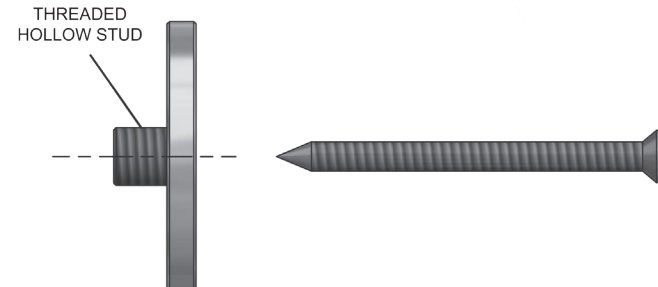

SLSS-DWS-6

Stainless Steel Sliding Door Hardware — Drywall Spacer

PRODUCT CUT SHEET

PROJECT:
SUBMITTED BY:
DATE:
NOTES:

Drywall Spacer for Stainless Steel Track

- Spacer Kits Include Two Sizes of Spacers
Allowing Installation Directly to the Blocking
Behind the Drywall
- The Finished Stainless Steel Plate
Accepts Mounting of the SLSS Track
- 5 Total Spacers/6' Track