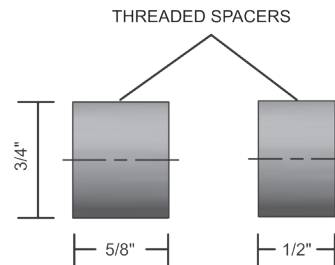

SLSS-DWS-6

Stainless Steel Sliding Door Hardware — Drywall Spacer

PRODUCT CUT SHEET

PROJECT:
SUBMITTED BY:
DATE:
NOTES:

Drywall Spacer for Stainless Steel Track

- Spacer Kits Include Two Sizes of Spacers
Allowing Installation Directly to the Blocking
Behind the Drywall
- The Finished Stainless Steel Plate
Accepts Mounting of the SLSS Track
- 5 Total Spacers/6' Track