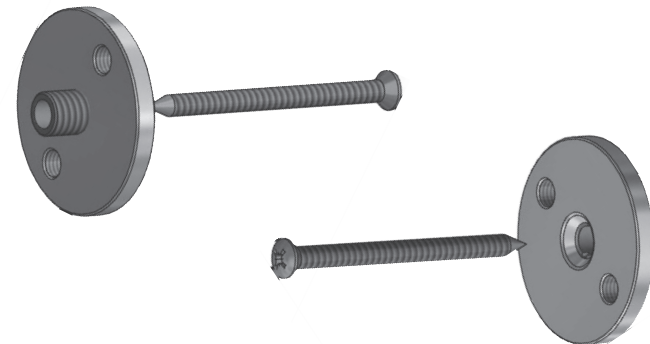

SLSS-DWS-6

Stainless Steel Sliding Door Hardware — Drywall Spacer

PRODUCT CUT SHEET

PROJECT:
SUBMITTED BY:
DATE:
NOTES:

Drywall Spacer for Stainless Steel Track

- Spacer Kits Include Two Sizes of Spacers
Allowing Installation Directly to the Blocking
Behind the Drywall
- The Finished Stainless Steel Plate
Accepts Mounting of the SLSS Track
- 5 Total Spacers/6' Track