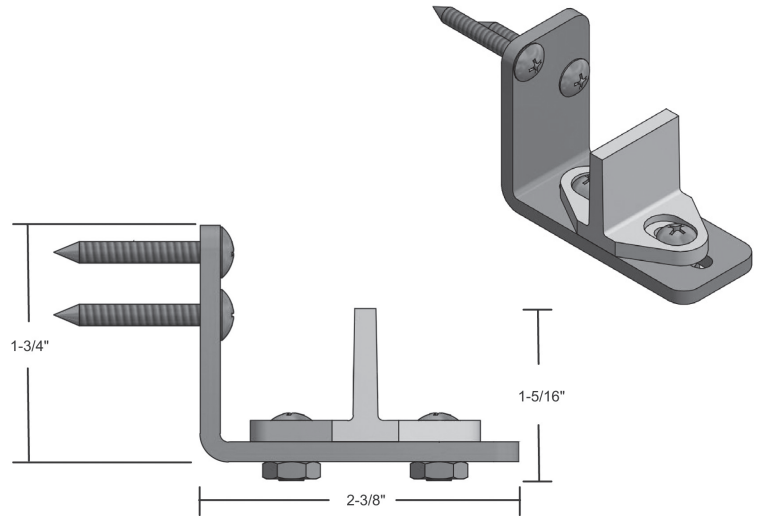

ACCESSORIES

SLIDING DOOR HARDWARE

FLOOR GUIDE

- ▶ Furnished Standard with Stainless Steel and Commercial Grade Aluminum Sliding Door Hardware Sets

SKU	MATERIAL/FINISH
SLSS-FG	Black Nylon

WALL MOUNTED GUIDE

SKU	MATERIAL/FINISH
SL-WG	Black Nylon Floor Guide on Steel Bracket Dark Bronze Powder Coat #8-18 x 1-1/4" Truss Head Self-Tapping Screws

BOTTOM CHANNEL GUIDE

SKU	MATERIAL/LENGTH/COLOR
SL-BCG	Polypropylene 60" Dark Brown