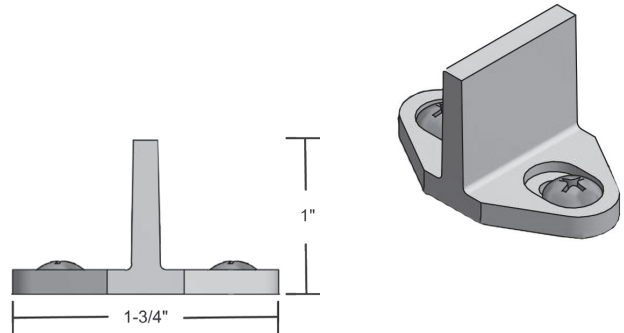

ACCESSORIES

SLIDING DOOR HARDWARE

FLOOR GUIDE

- ▶ Furnished Standard with Stainless Steel and Commercial Grade Aluminum Sliding Door Hardware Sets

SKU	MATERIAL/FINISH
SLSS-FG	Black Nylon

WALL MOUNTED GUIDE

SKU	MATERIAL/FINISH
SL-WG	Black Nylon Floor Guide on Steel Bracket Dark Bronze Powder Coat #8-18 x 1-1/4" Truss Head Self-Tapping Screws

BOTTOM CHANNEL GUIDE

SKU	MATERIAL/LENGTH/COLOR
SL-BCG	Polypropylene 60" Dark Brown