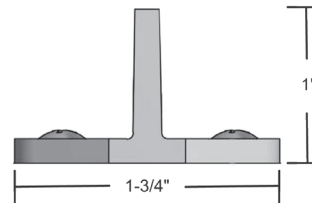

SLSS-FG

Sliding Door Hardware — Floor Guide

PRODUCT CUT SHEET

PROJECT:
SUBMITTED BY:
DATE:
NOTES:

Floor Guide

- Furnished Standard with Stainless Steel and Commercial Grade Aluminum Sliding Door Hardware Sets
- Made of Aluminum with Dark Bronze Powder Coat Finish