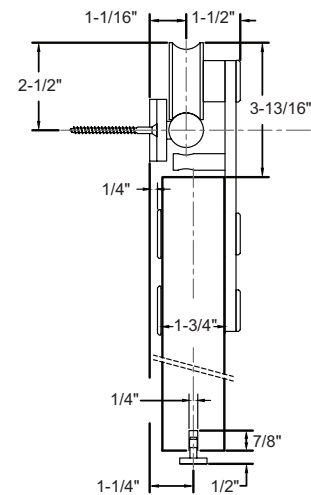

STAINLESS STEEL

BARN DOOR SIDE MOUNT

- ▶ Fits 1 3/4" Thick Door Panel
- ▶ Brushed Stainless Steel 304
- ▶ Side Wall Mount
- ▶ Nylon Coated Stainless Steel Wheels for Smooth Operation
- ▶ For Sliding Doors up to 220 lbs. Each
- ▶ Meets ADA Push Force Requirements
- ▶ 5-Year Warranty
- ▶ Order Two Sets for Bi-Parting Applications

STAINLESS STEEL SIDE MOUNT ROUND TRACK SYSTEM

SKU	TRACK LENGTH
SLSS2-6	78 3/4"
SLSS2-8	98 7/16"

Complete Kits Include:

- | | |
|-------------|-----------------|
| (1) Track | (2) Door Stops |
| (2) Hangers | (1) Floor Guide |

SLSS2-6 includes: (5) Wall Attachments

SLSS2-8 includes: (6) Wall Attachments

STAINLESS STEEL SIDE MOUNT ROUND TRACK SYSTEM (WITH SOFT-CLOSE)

SKU	TRACK LENGTH
SLSS2-6-SC*	78 3/4"
SLSS2-8-SC*	98 7/16"

* Soft-Close / Open Hardware is Included for Both Directions in Addition to the SLSS1-6 and SLSS1-8 Complete Kit Contents