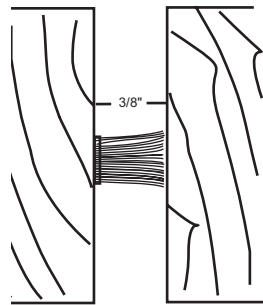

SPRING ADJUSTABLE MORTISED ASTRAGALS

- ▶ Adjustment Screws on 10" Centers Allow Adjustment of the Seal without Repositioning Mounting Location
- ▶ Spring-Loaded to Maintain Constant Pressure for the Most Effective Seal

Spring Loaded

144SA
144SDKB
Silicone

Mortise Dimensions $\frac{3}{16}$ " Wide x $\frac{7}{8}$ "
#8 x $\frac{3}{4}$ " SMS Furnished
Provided as Two Piece Set

SELF-ADHESIVE PILE ASTRAGALS

340P
Polypropylene Pile

336P
Polypropylene Pile

SAFETY SEAL FOR DOUBLE-ACTING DOORS

- ▶ Seals and Closes Gap at Heel of Double-Acting or Center Pivoted Doors
- ▶ #6 x $\frac{3}{4}$ " Stainless Steel Sheet Metal Screws Furnished

1000RA
1000RB
1000RDKB

5", 10" or 16" Overall Widths Available - Specify