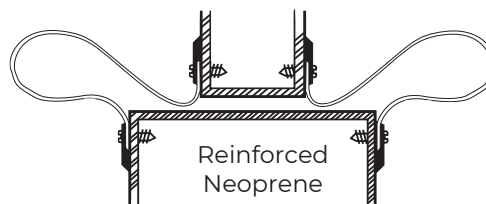

SPRING ADJUSTABLE MORTISED ASTRAGALS

- ▶ Adjustment Screws on 10" Centers Allow Adjustment of the Seal without Repositioning Mounting Location
- ▶ Spring-Loaded to Maintain Constant Pressure for the Most Effective Seal

Spring Loaded

144SA
144SDKB
Silicone

Mortise Dimensions $\frac{3}{16}$ " Wide x $\frac{7}{8}$ "
#8 x $\frac{3}{4}$ " SMS Furnished
Provided as Two Piece Set

SELF-ADHESIVE PILE ASTRAGALS

340P
Polypropylene Pile

336P
Polypropylene Pile

SAFETY SEAL FOR DOUBLE-ACTING DOORS

- ▶ Seals and Closes Gap at Heel of Double-Acting or Center Pivoted Doors
- ▶ #6 x $\frac{3}{4}$ " Stainless Steel Sheet Metal Screws Furnished