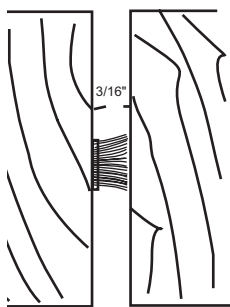

SPRING ADJUSTABLE MORTISED ASTRAGALS

- ▶ Adjustment Screws on 10" Centers Allow Adjustment of the Seal without Repositioning Mounting Location
- ▶ Spring-Loaded to Maintain Constant Pressure for the Most Effective Seal

PRODUCT#	FINISH
SUFFIX	
A	Anodized Aluminum
B	Gold
DKB	Dark Bronze

*Pile is Gray
Silicone is Black*

Spring Loaded

144PA
144PDKB
Polypropylene Pile

Mortise Dimensions $\frac{3}{16}$ " Wide x $\frac{7}{8}$ "
#8 x $\frac{3}{4}$ " SMS Furnished
Provided as Two Piece Set

Spring Loaded

144SA
144SDKB
Silicone

Mortise Dimensions $\frac{3}{16}$ " Wide x $\frac{7}{8}$ "
#8 x $\frac{3}{4}$ " SMS Furnished
Provided as Two Piece Set

SELF-ADHESIVE PILE ASTRAGALS

340P
Polypropylene Pile

1000RA
1000RB
1000RDKB

5", 10" or 16" Overall Widths Available - Specify