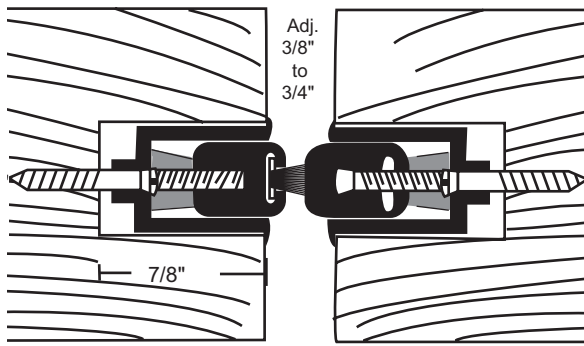

SPRING ADJUSTABLE MORTISED ASTRAGALS

- ▶ Adjustment Screws on 10" Centers Allow Adjustment of the Seal without Repositioning Mounting Location
- ▶ Spring-Loaded to Maintain Constant Pressure for the Most Effective Seal

PRODUCT#	FINISH
SUFFIX	
A	Anodized Aluminum
B	Gold
DKB	Dark Bronze

*Pile is Gray
Silicone is Black*

Spring Loaded

144PA
144PDKB
Polypropylene Pile

Mortise Dimensions $\frac{3}{16}$ " Wide x $\frac{7}{8}$ "
#8 x $\frac{3}{4}$ " SMS Furnished
Provided as Two Piece Set

Spring Loaded

144SA
144SDKB
Silicone

Mortise Dimensions $\frac{3}{16}$ " Wide x $\frac{7}{8}$ "
#8 x $\frac{3}{4}$ " SMS Furnished
Provided as Two Piece Set

SELF-ADHESIVE PILE ASTRAGALS

340P
Polypropylene Pile

1000RA
1000RB
1000RDKB

5", 10" or 16" Overall Widths Available - Specify