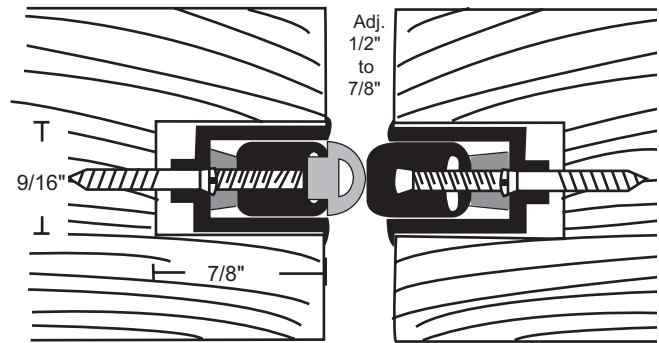

SPRING ADJUSTABLE MORTISED ASTRAGALS

- ▶ Adjustment Screws on 10" Centers Allow Adjustment of the Seal without Repositioning Mounting Location
- ▶ Spring-Loaded to Maintain Constant Pressure for the Most Effective Seal

PRODUCT#	FINISH
SUFFIX	
A	Anodized Aluminum
B	Gold
DKB	Dark Bronze

*Pile is Gray
Silicone is Black*

Spring Loaded

144PA
144PDKB
Polypropylene Pile

Mortise Dimensions $\frac{3}{16}$ " Wide x $\frac{7}{8}$ "
#8 x $\frac{3}{4}$ " SMS Furnished
Provided as Two Piece Set

Spring Loaded

144SA
144SDKB
Silicone

Mortise Dimensions $\frac{3}{16}$ " Wide x $\frac{7}{8}$ "
#8 x $\frac{3}{4}$ " SMS Furnished
Provided as Two Piece Set

SELF-ADHESIVE PILE ASTRAGALS

340P
Polypropylene Pile

1000RA
1000RB
1000RDKB

5", 10" or 16" Overall Widths Available - Specify