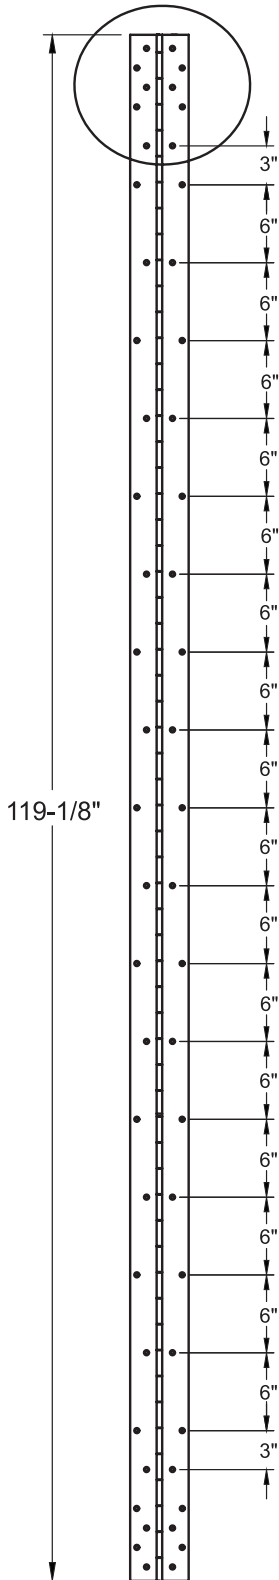

MODEL SS300

FULL MORTISE (EDGE MOUNT)

Recommended Total Door Under-sizing:
 Single Square Edge Door -11/32" Pair of Doors, each leaf, Square Edge Doors -9/32"
 Single Bevel Edge Door -3/8" Pair of Doors, each leaf, Bevel Edge Doors -5/16"

REV	DESCRIPTION	DATE	APPR'D
A	ORIGINAL		
REVISION HISTORY			
National Guard Products, Inc.			
4985 E. Raines Rd. Memphis TN 38118		Phone: 1 (800) 647-7874 Fax: 1 (800) 255-7874	
TITLE: SS300 119			
DRAWN BY:	SCALE: N/A	DATE:	TEMPLATE NO: