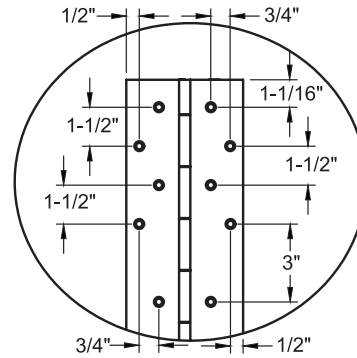

MODEL SS300

FULL MORTISE (EDGE MOUNT)

Recommended Total Door Under-sizing:
 Single Square Edge Door -11/32" Pair of Doors, each leaf, Square Edge Doors -9/32"
 Single Bevel Edge Door -3/8" Pair of Doors, each leaf, Bevel Edge Doors -5/16"