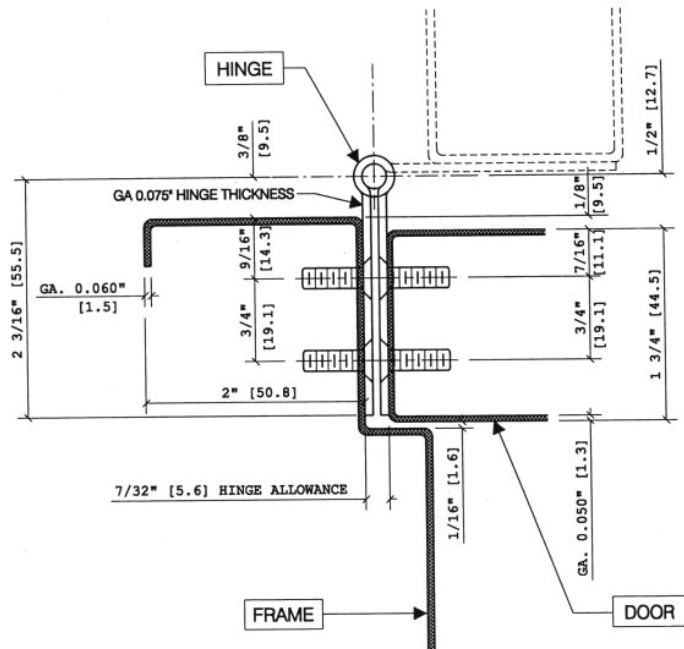

MODEL SS300

FULL MORTISE (EDGE MOUNT)

Recommended Total Door Under-sizing:
 Single Square Edge Door -11/32" Pair of Doors, each leaf, Square Edge Doors -9/32"
 Single Bevel Edge Door -3/8" Pair of Doors, each leaf, Bevel Edge Doors -5/16"

REV	DESCRIPTION	DATE	APPR'D
A	ORIGINAL		
REVISION HISTORY			
National Guard Products, Inc.			
4985 E. Raines Rd. Memphis TN 38118		Phone: 1 (800) 647-7874 Fax: 1 (800) 255-7874	
TITLE: SS300 119			
DRAWN BY:	SCALE: N/A	DATE:	TEMPLATE NO: