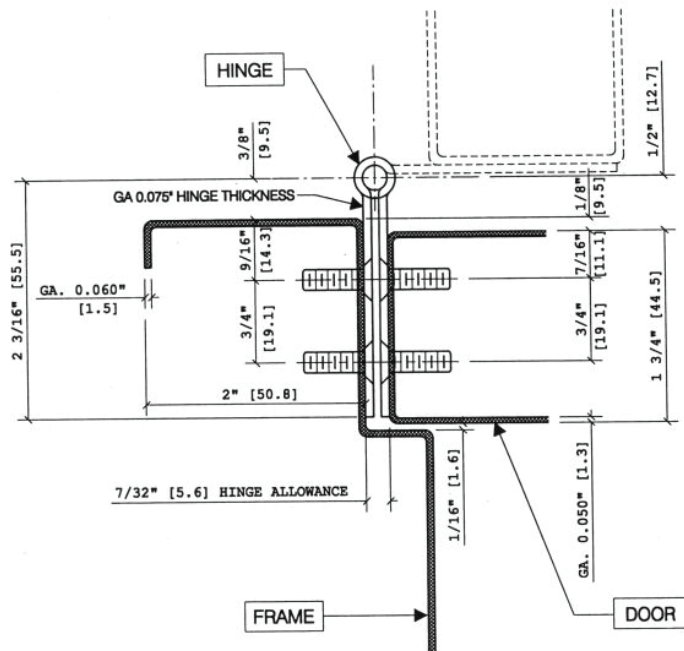

MODEL SS300

FULL MORTISE (EDGE MOUNT)

Recommended Total Door Under-sizing:
 Single Square Edge Door -11/32" Pair of Doors, each leaf, Square Edge Doors -9/32"
 Single Bevel Edge Door -3/8" Pair of Doors, each leaf, Bevel Edge Doors -5/16"

A	ORIGINAL		
REV	DESCRIPTION	DATE	APPR'D
REVISION HISTORY			
National Guard Products, Inc.			
4985 E. Raines Rd. Memphis TN 38118		Phone: 1 (800) 647-7874 Fax: 1 (800) 255-7874	
TITLE: SS300 83			
DRAWN BY:	SCALE: N/A	DATE:	TEMPLATE NO: