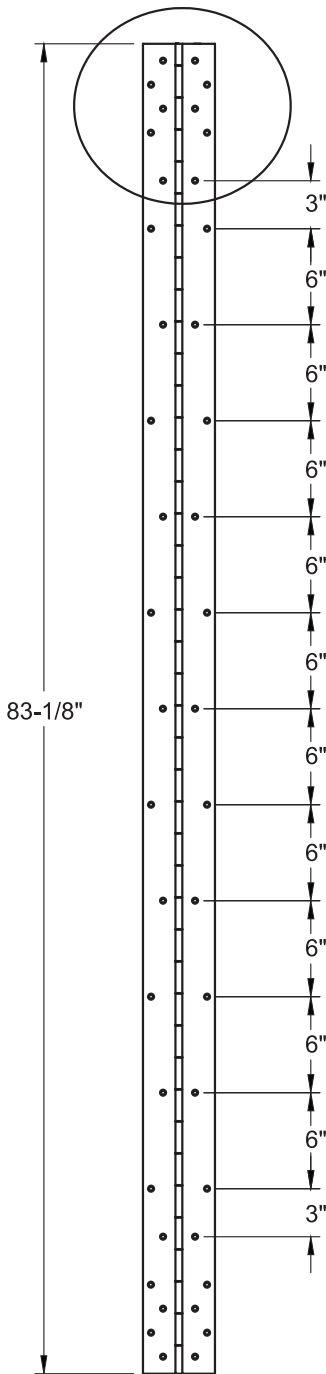

MODEL SS300

FULL MORTISE (EDGE MOUNT)

Recommended Total Door Under-sizing:
 Single Square Edge Door -11/32" Pair of Doors, each leaf, Square Edge Doors -9/32"
 Single Bevel Edge Door -3/8" Pair of Doors, each leaf, Bevel Edge Doors -5/16"

A	ORIGINAL		
REV	DESCRIPTION	DATE	APPR'D
REVISION HISTORY			
National Guard Products, Inc.			
4985 E. Raines Rd. Memphis TN 38118		Phone: 1 (800) 647-7874 Fax: 1 (800) 255-7874	
TITLE: SS300 83			
DRAWN BY:	SCALE: N/A	DATE:	TEMPLATE NO: