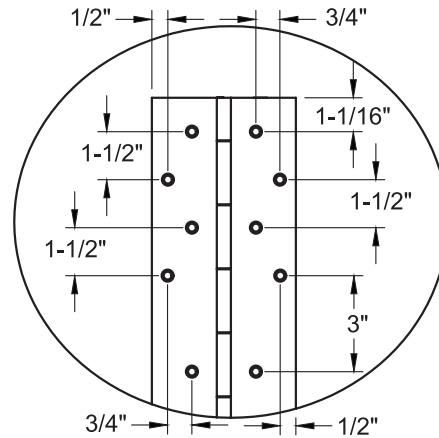

MODEL SS300

FULL MORTISE (EDGE MOUNT)

Recommended Total Door Under-sizing:
 Single Square Edge Door -11/32" Pair of Doors, each leaf, Square Edge Doors -9/32"
 Single Bevel Edge Door -3/8" Pair of Doors, each leaf, Bevel Edge Doors -5/16"