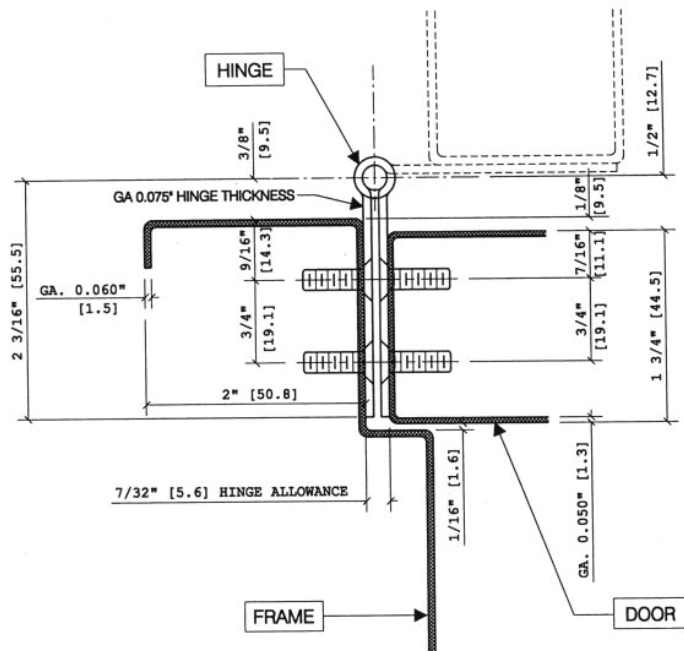

MODEL SS300

FULL MORTISE (EDGE MOUNT)

Recommended Total Door Under-sizing:
 Single Square Edge Door -11/32" Pair of Doors, each leaf, Square Edge Doors -9/32"
 Single Bevel Edge Door -3/8" Pair of Doors, each leaf, Bevel Edge Doors -5/16"

A	ORIGINAL		
REV	DESCRIPTION	DATE	APPR'D
REVISION HISTORY			
		National Guard Products, Inc.	
		4985 E. Raines Rd. Phone: 1 (800) 647-7874 Memphis TN 38118 Fax: 1 (800) 255-7874	
TITLE:		SS300 85	
DRAWN BY:	SCALE:	DATE:	TEMPLATE NO:
	N/A		