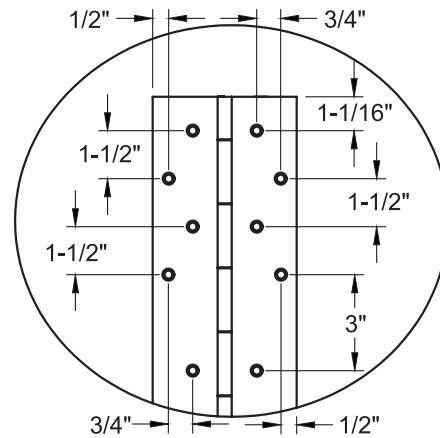

MODEL SS300

FULL MORTISE (EDGE MOUNT)

Recommended Total Door Under-sizing:
 Single Square Edge Door -11/32" Pair of Doors, each leaf, Square Edge Doors -9/32"
 Single Bevel Edge Door -3/8" Pair of Doors, each leaf, Bevel Edge Doors -5/16"