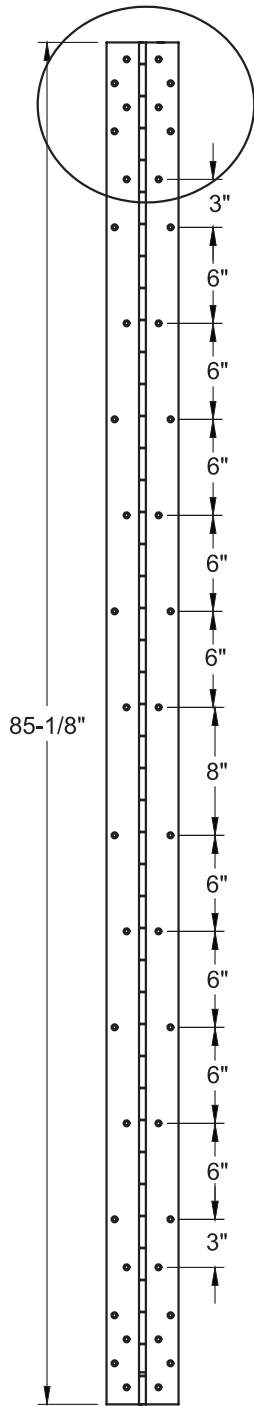

MODEL SS300

FULL MORTISE (EDGE MOUNT)

Recommended Total Door Under-sizing:
 Single Square Edge Door -11/32" Pair of Doors, each leaf, Square Edge Doors -9/32"
 Single Bevel Edge Door -3/8" Pair of Doors, each leaf, Bevel Edge Doors -5/16"

A	ORIGINAL		
REV	DESCRIPTION	DATE	APPR'D
REVISION HISTORY			
		National Guard Products, Inc.	
		4985 E. Raines Rd. Phone: 1 (800) 647-7874 Memphis TN 38118 Fax: 1 (800) 255-7874	
TITLE:		SS300 85	
DRAWN BY:	SCALE:	DATE:	TEMPLATE NO:
	N/A		