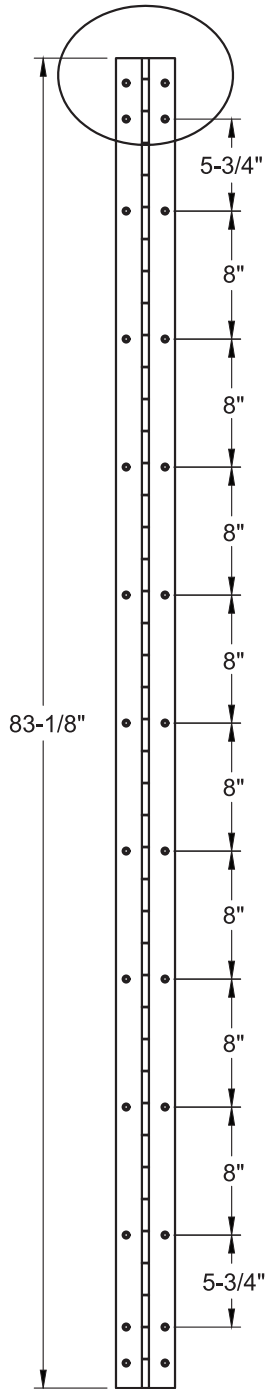

# MODEL SS302

FULL SURFACE (FLUSH)

Recommended Total Door Under-sizing:  
 Single Square Edge Door  $-1/4"$       Pair of Doors, each leaf, Square Edge Doors  $-3/16"$   
 Single Bevel Edge Door  $-9/32"$       Pair of Doors, each leaf, Bevel Edge Doors  $-7/32"$

A	ORIGINAL	DATE	APPR'D
REV	DESCRIPTION	DATE	APPR'D

REVISION HISTORY

<b>National Guard Products, Inc.</b>			
4985 E. Raines Rd. Memphis TN 38118		Phone: 1 (800) 647-7874 Fax: 1 (800) 255-7874	
TITLE: <b>SS302 83</b>			
DRAWN BY:	SCALE: N/A	DATE:	TEMPLATE NO: