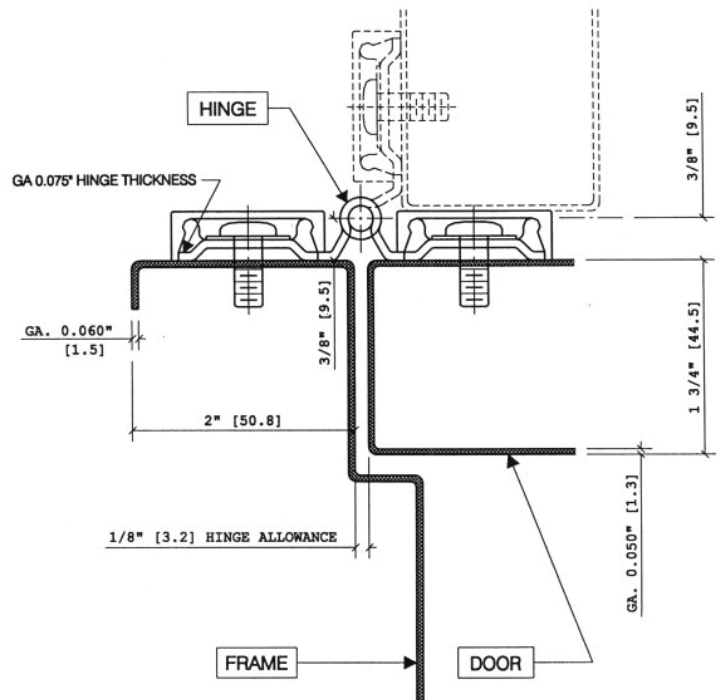

# MODEL SS302

FULL SURFACE (FLUSH)

Recommended Total Door Under-sizing:  
 Single Square Edge Door  $-1/4"$       Pair of Doors, each leaf, Square Edge Doors  $-3/16"$   
 Single Bevel Edge Door  $-9/32"$       Pair of Doors, each leaf, Bevel Edge Doors  $-7/32"$