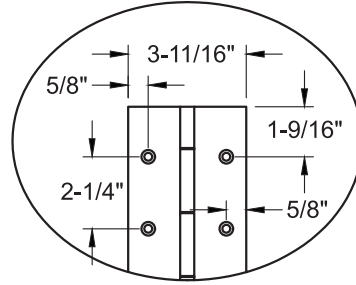

# MODEL SS302

FULL SURFACE (FLUSH)

Recommended Total Door Under-sizing:  
 Single Square Edge Door  $-1/4"$       Pair of Doors, each leaf, Square Edge Doors  $-3/16"$   
 Single Bevel Edge Door  $-9/32"$       Pair of Doors, each leaf, Bevel Edge Doors  $-7/32"$