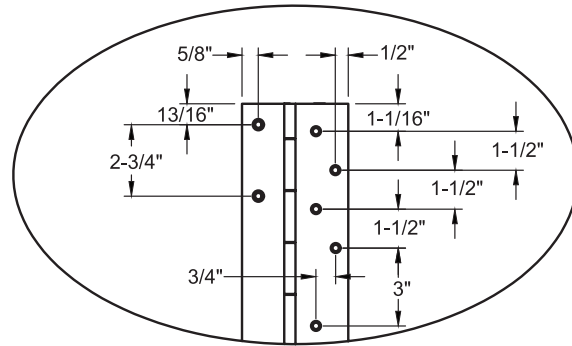

MODEL SS304

HALF MORTISE (EDGE MOUNT)

Recommended Total Door Under-sizing:

Single Square Edge Door -1/4" Pair of Doors, each leaf,
Square Edge Doors -3/16"

Single Bevel Edge Door -9/32" Pair of Doors, each leaf,
Bevel Edge Doors -7/32"