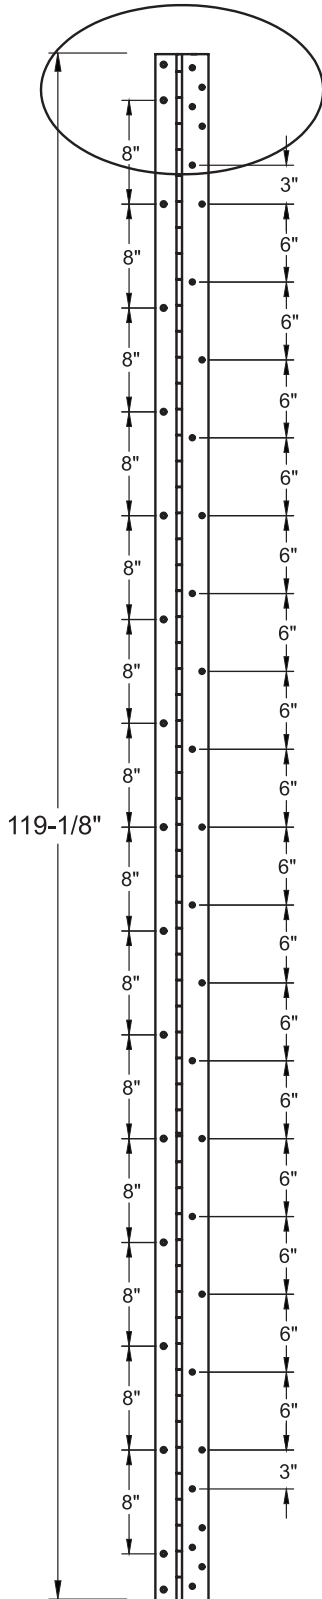

MODEL SS304

HALF MORTISE (EDGE MOUNT)

Recommended Total Door Under-sizing:

Single Square Edge Door -1/4" Pair of Doors, each leaf,
Square Edge Doors -3/16"

Single Bevel Edge Door -9/32" Pair of Doors, each leaf,
Bevel Edge Doors -7/32"

A	ORIGINAL	DATE	APPR'D
REV	DESCRIPTION	DATE	APPR'D

REVISION HISTORY

National Guard Products, Inc.			
4985 E. Raines Rd. Memphis TN 38118		Phone: 1 (800) 647-7874 Fax: 1 (800) 255-7874	
TITLE: SS304 119			
DRAWN BY:	SCALE: N/A	DATE:	TEMPLATE NO: