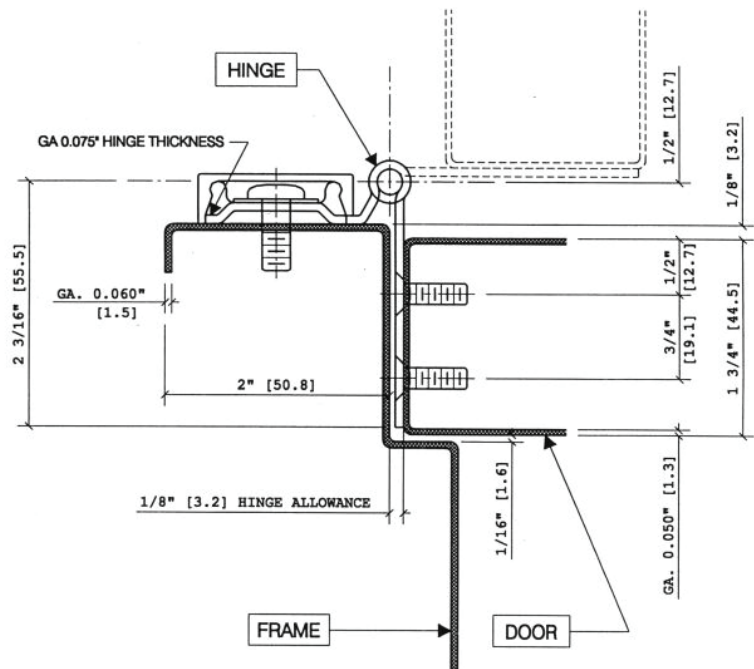

MODEL SS304

HALF MORTISE (EDGE MOUNT)

Recommended Total Door Under-sizing:

Single Square Edge Door -1/4" Pair of Doors, each leaf,
Square Edge Doors -3/16"

Single Bevel Edge Door -9/32" Pair of Doors, each leaf,
Bevel Edge Doors -7/32"