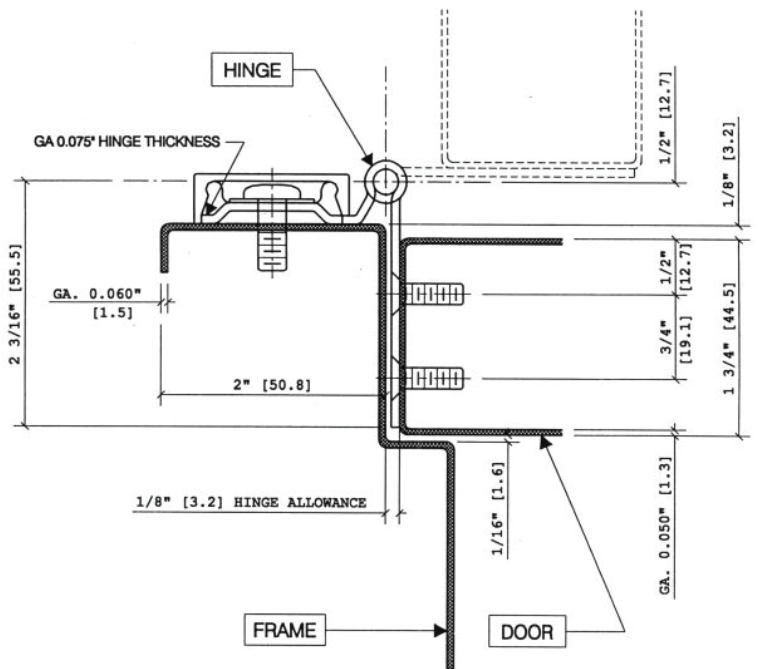

# MODEL SS304

HALF MORTISE (EDGE MOUNT)

Recommended Total Door Under-sizing:  
 Single Square Edge Door -1/4"      Pair of Doors, each leaf, Square Edge Doors -3/16"  
 Single Bevel Edge Door -9/32"      Pair of Doors, each leaf, Bevel Edge Doors -7/32"