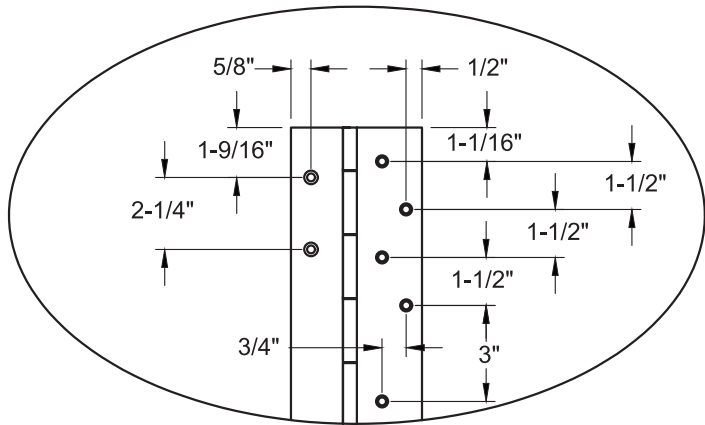

# MODEL SS304

HALF MORTISE (EDGE MOUNT)

Recommended Total Door Under-sizing:  
 Single Square Edge Door -1/4"      Pair of Doors, each leaf, Square Edge Doors -3/16"  
 Single Bevel Edge Door -9/32"      Pair of Doors, each leaf, Bevel Edge Doors -7/32"