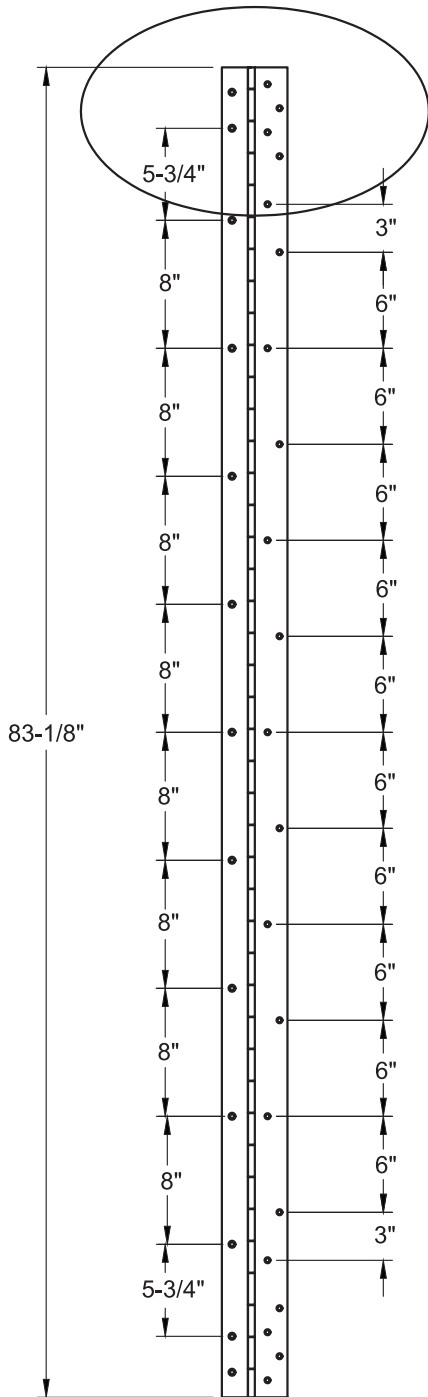

# MODEL SS304

HALF MORTISE (EDGE MOUNT)

Recommended Total Door Under-sizing:  
 Single Square Edge Door -1/4"      Pair of Doors, each leaf, Square Edge Doors -3/16"  
 Single Bevel Edge Door -9/32"      Pair of Doors, each leaf, Bevel Edge Doors -7/32"

REV	DESCRIPTION	DATE	APPR'D
A	ORIGINAL		
REVISION HISTORY			
<b>National Guard Products, Inc.</b>			
4985 E. Raines Rd. Memphis TN 38118		Phone: 1 (800) 647-7874 Fax: 1 (800) 255-7874	
TITLE: <b>SS304 83</b>			
DRAWN BY:	SCALE: N/A	DATE:	TEMPLATE NO: