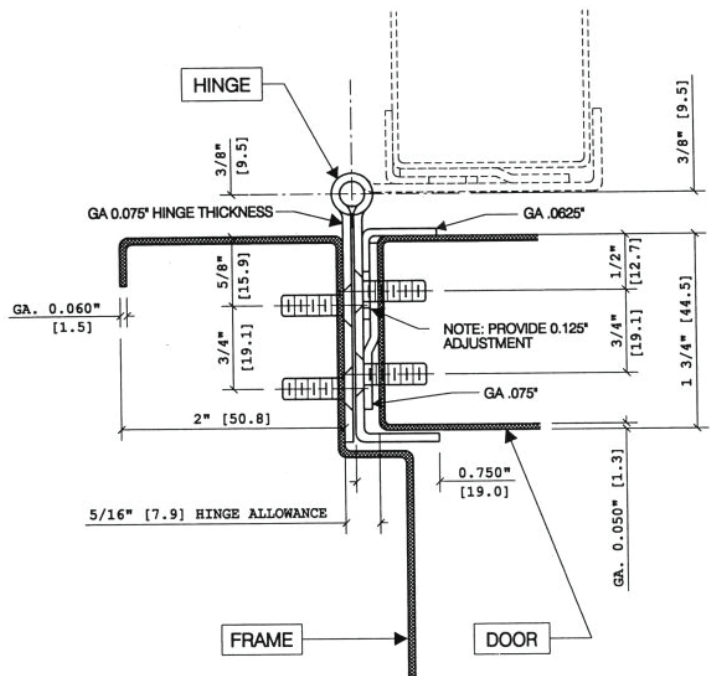

MODEL SS305

FULL WRAP EDGE GUARD (EDGE MOUNT)

- Recommended Total Door Under-sizing:
- Single Square Edge Door - 7/16" Pair of Doors, each leaf, Square Edge Doors - 3/8"
 - Single Bevel Edge Door - 15/32" Pair of Doors, each leaf, Bevel Edge Doors - 13/32"