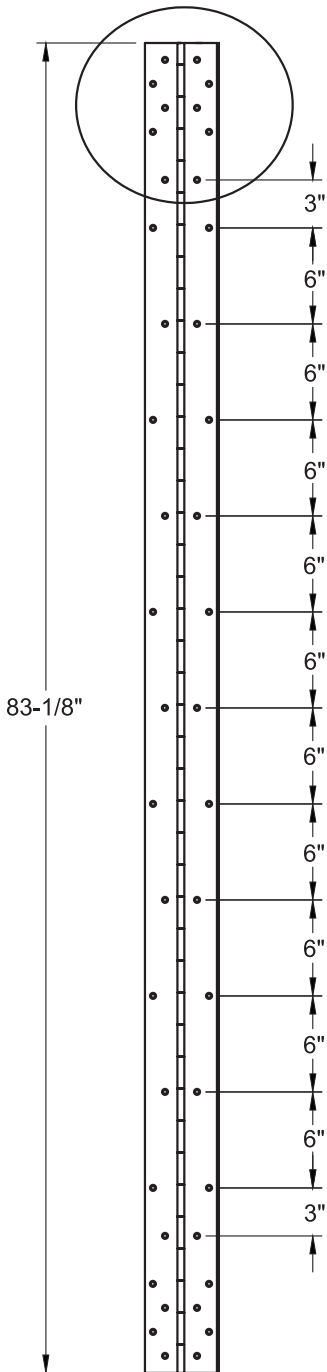

MODEL SS305

FULL WRAP EDGE GUARD (EDGE MOUNT)

- Recommended Total Door Under-sizing:
- Single Square Edge Door - 7/16" Pair of Doors, each leaf, Square Edge Doors - 3/8"
 - Single Bevel Edge Door - 15/32" Pair of Doors, each leaf, Bevel Edge Doors - 13/32"

A	ORIGINAL		
REV	DESCRIPTION	DATE	APPR'D
REVISION HISTORY			
		National Guard Products, Inc.	
		4985 E. Raines Rd. Phone: 1 (800) 647-7874 Memphis TN 38118 Fax: 1 (800) 255-7874	
TITLE: SS305 83			
DRAWN BY:	SCALE: N/A	DATE:	TEMPLATE NO: