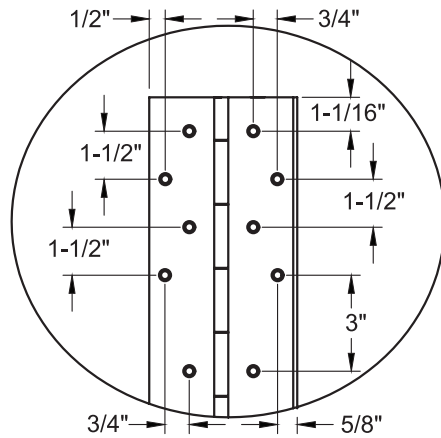

MODEL SS305

FULL WRAP EDGE GUARD (EDGE MOUNT)

- Recommended Total Door Under-sizing:
- Single Square Edge Door - 7/16" Pair of Doors, each leaf, Square Edge Doors - 3/8"
 - Single Bevel Edge Door - 15/32" Pair of Doors, each leaf, Bevel Edge Doors - 13/32"