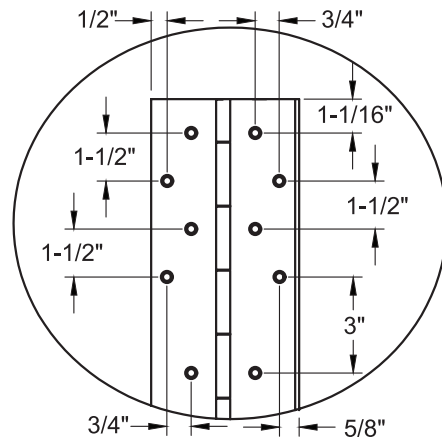

MODEL SS305

FULL WRAP EDGE GUARD (EDGE MOUNT)

- Recommended Total Door Under-sizing:
- Single Square Edge Door - 7/16" Pair of Doors, each leaf, Square Edge Doors - 3/8"
 - Single Bevel Edge Door - 15/32" Pair of Doors, each leaf, Bevel Edge Doors - 13/32"