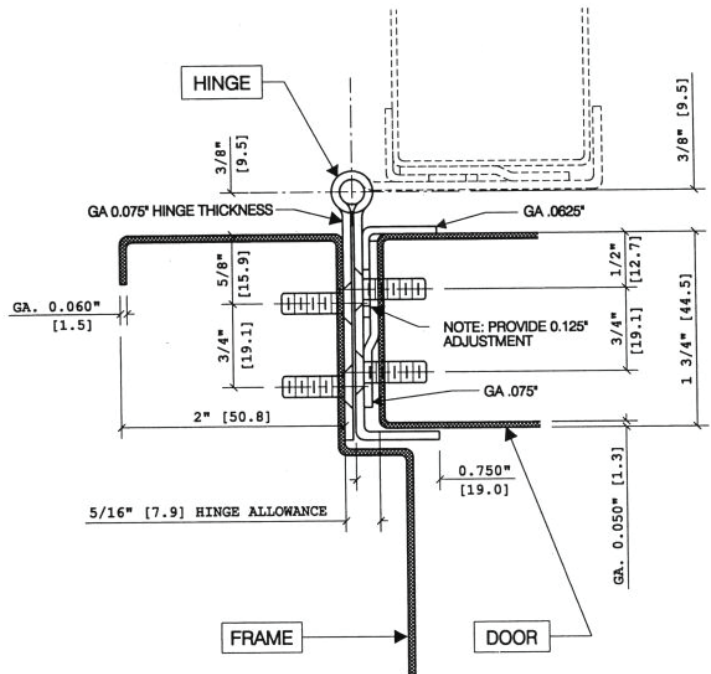

MODEL SS305

FULL WRAP EDGE GUARD (EDGE MOUNT)

- Recommended Total Door Under-sizing:
- Single Square Edge Door - 7/16" Pair of Doors, each leaf, Square Edge Doors - 3/8"
 - Single Bevel Edge Door - 15/32" Pair of Doors, each leaf, Bevel Edge Doors - 13/32"