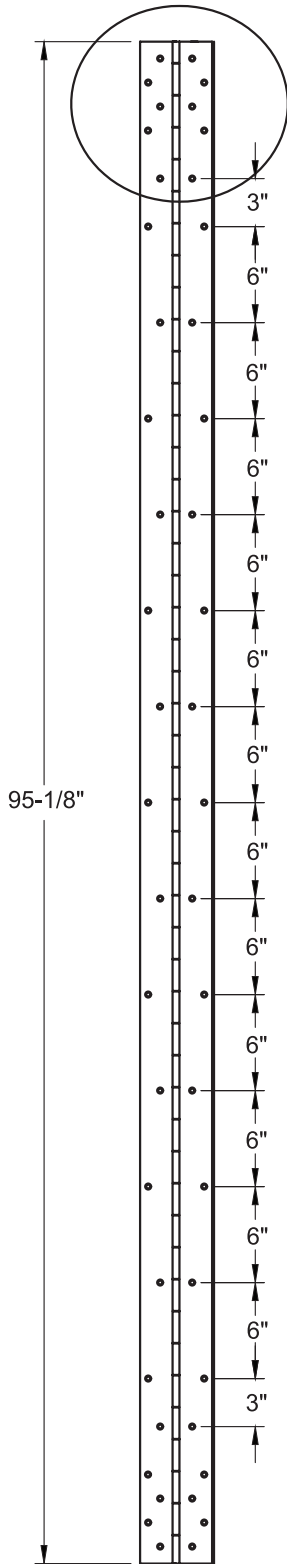

MODEL SS305

FULL WRAP EDGE GUARD (EDGE MOUNT)

- Recommended Total Door Under-sizing:
- Single Square Edge Door - 7/16" Pair of Doors, each leaf, Square Edge Doors - 3/8"
 - Single Bevel Edge Door - 15/32" Pair of Doors, each leaf, Bevel Edge Doors - 13/32"

REV	DESCRIPTION	DATE	APPR'D
A	ORIGINAL		
REVISION HISTORY			
National Guard Products, Inc.			
4985 E. Raines Rd. Memphis TN 38118		Phone: 1 (800) 647-7874 Fax: 1 (800) 255-7874	
TITLE: SS305 95			
DRAWN BY:	SCALE: N/A	DATE:	TEMPLATE NO: