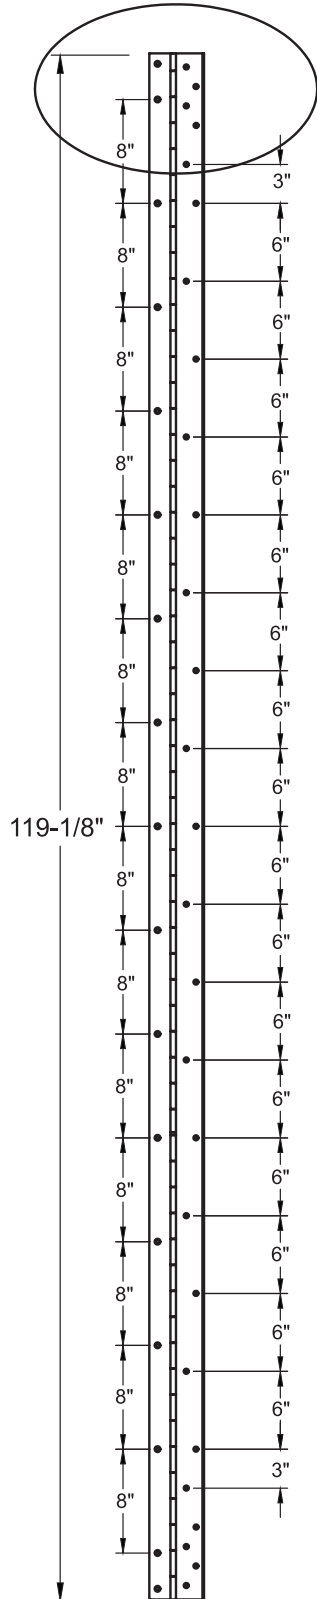

# MODEL SS306

## HALF MORTISE/GUARD (EDGE MOUNT)

Recommended Total Door Under-sizing:  
 Single Square Edge Door -1/4"      Pair of Doors, each leaf, Square Edge Doors -3/16"  
 Single Bevel Edge Door -9/32"      Pair of Doors, each leaf, Bevel Edge Doors -7/32"