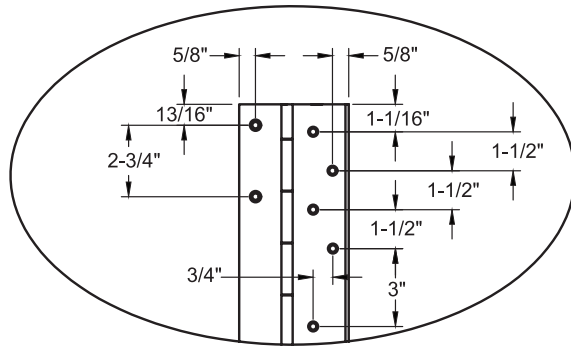

# MODEL SS306

## HALF MORTISE/GUARD (EDGE MOUNT)

Recommended Total Door Under-sizing:  
 Single Square Edge Door -1/4"      Pair of Doors, each leaf, Square Edge Doors -3/16"  
 Single Bevel Edge Door -9/32"      Pair of Doors, each leaf, Bevel Edge Doors -7/32"