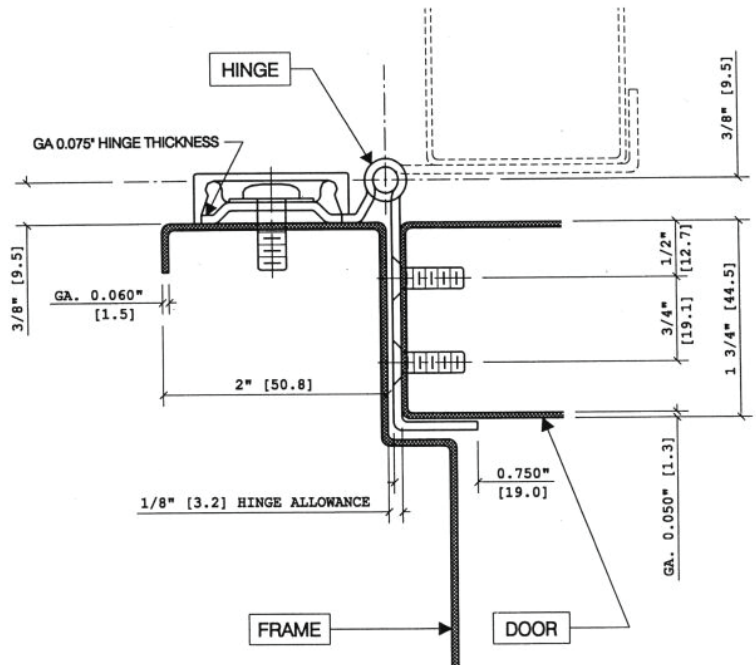

# MODEL SS306

## HALF MORTISE/GUARD (EDGE MOUNT)

Recommended Total Door Under-sizing:  
 Single Square Edge Door -1/4"      Pair of Doors, each leaf, Square Edge Doors -3/16"  
 Single Bevel Edge Door -9/32"      Pair of Doors, each leaf, Bevel Edge Doors -7/32"