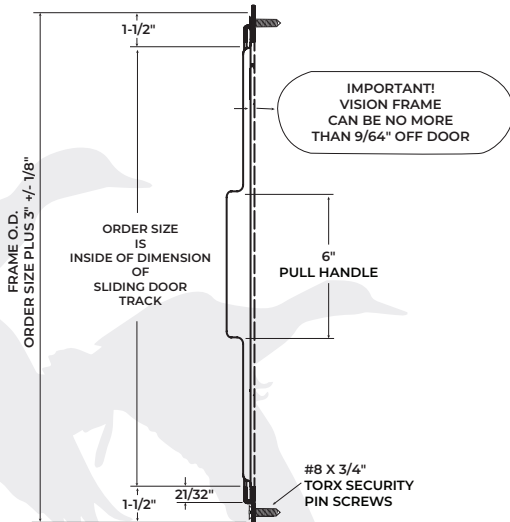

SSD

Security Sliding Door for Vision Lite Kit
For 3/4" and Thicker Doors

*Up to 90 Minutes

FIRE DOOR
GLASS LIGHT
FRAME

Maximum size available
36" x 36".
- 20 or 45 minutes
Fire-rated = 1296 sq. in.
visible glass max. 36"
maximum
width or height.
- 60 or 90 minutes
Fire-rated = 100 sq. in.
visible glass max.