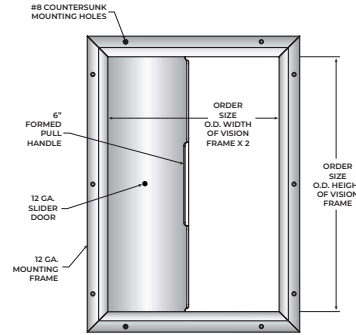

INSTALL LITE KIT

1. Position over Lite Kit as illustrated.
2. Insert and start all screws before fully tightening.
3. Tighten screws using a criss cross pattern.

Use caution when using power screw driving equipment to avoid stripping the material.