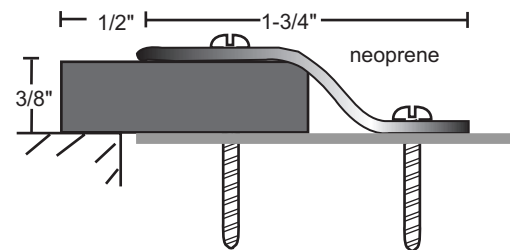

120NSS Black Neoprene

120SSS Gray Silicone

122NSS Black Neoprene

#6 X 3/4" and #6 x 1" Stainless Steel SMS Furnished

127NSS Black Neoprene

127SSS Gray Silicone

129NSS Black Neoprene

129USS Black Polyurethane

130NSS Black Neoprene

130SSS Gray Silicone

ASTRAGAL SEALS

109NSS Black Neoprene

#6 X 3/4" and #6 x 1" Stainless Steel SMS Furnished

139SS
#10 x 3/4" SMS Furnished
1/16" Thick Lead Insert Available - Specify "Lead-Lined"