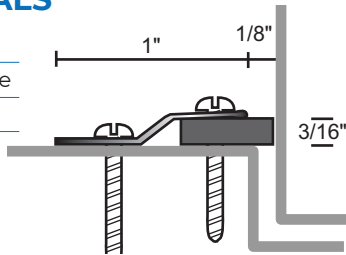

PERIMETER SEALS

120NSS Black Neoprene

120SSS Gray Silicone