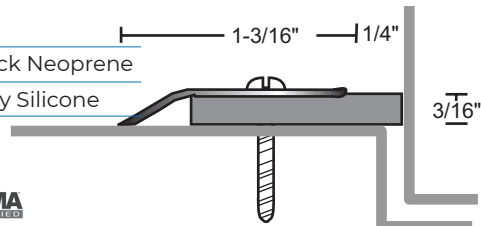

120NSS Black Neoprene

120SSS Gray Silicone

122NSS Black Neoprene

#6 X 3/4" and #6 x 1" Stainless Steel SMS Furnished

127NSS Black Neoprene

127SSS Gray Silicone

129NSS Black Neoprene

129USS Black Polyurethane

130NSS Black Neoprene

130SSS Gray Silicone

ASTRAGAL SEALS

109NSS Black Neoprene

#6 X 3/4" and #6 x 1" Stainless Steel SMS Furnished

139SS
#10 x 3/4" SMS Furnished
1/16" Thick Lead Insert Available - Specify "Lead-Lined"