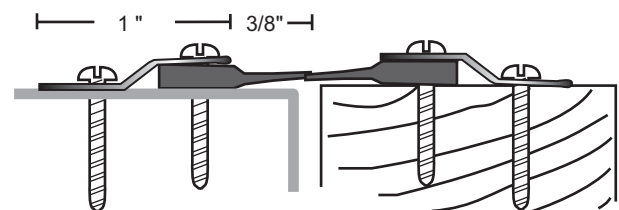

130NSS Black Neoprene

130SSS Gray Silicone

ASTRAGAL SEALS

109NSS Black Neoprene

#6 X 3/4" and #6 x 1" Stainless Steel SMS Furnished

139SS
#10 x 3/4" SMS Furnished
1/16" Thick Lead Insert Available - Specify "Lead-Lined"