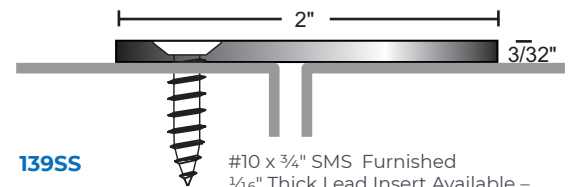

130NSS Black Neoprene

130SSS Gray Silicone

ASTRAGAL SEALS

109NSS Black Neoprene

#6 X 3/4" and #6 x 1" Stainless Steel SMS Furnished

139SS
#10 x 3/4" SMS Furnished
1/16" Thick Lead Insert Available - Specify "Lead-Lined"