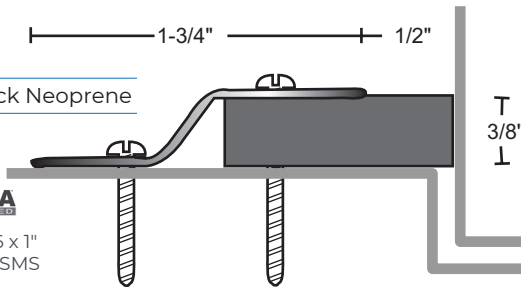

122NSS Black Neoprene

#6 X 3/4" and #6 x 1" Stainless Steel SMS Furnished