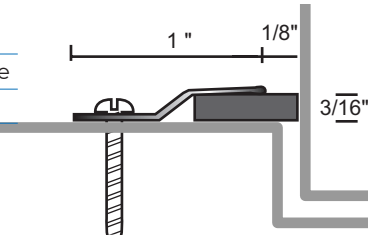

127NSS Black Neoprene

127SSS Gray Silicone