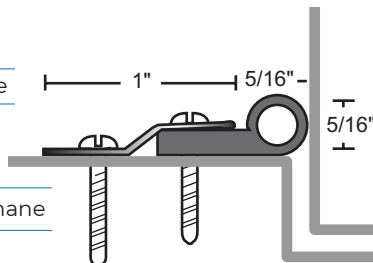

120NSS Black Neoprene

120SSS Gray Silicone

122NSS Black Neoprene

#6 X 3/4" and #6 x 1" Stainless Steel SMS Furnished

127NSS Black Neoprene

127SSS Gray Silicone

129NSS Black Neoprene

129USS Black Polyurethane

130NSS Black Neoprene

130SSS Gray Silicone

ASTRAGAL SEALS

109NSS Black Neoprene

#6 X 3/4" and #6 x 1" Stainless Steel SMS Furnished

139SS
#10 x 3/4" SMS Furnished
1/16" Thick Lead Insert Available - Specify "Lead-Lined"