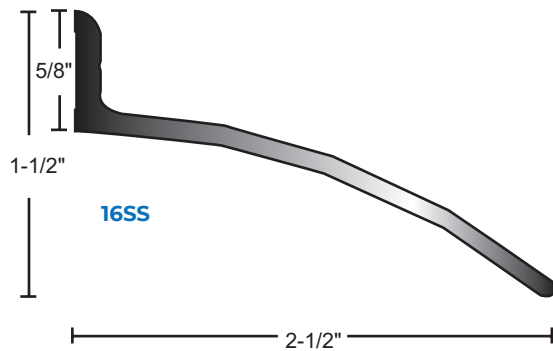

# STAINLESS STEEL

- ▶ Stainless Steel Type 304 Brushed #4 Finish (US32D, 630)
- ▶ Neoprene & Polyurethane are Black, Silicone and Nylon Brush are Gray
- ▶ #6 X 3/4" Stainless Steel SMS Furnished
- ▶ Screw Holes Slotted for Adjustment

## DOOR SWEEP

- 200NSS** Neoprene
- 200SSS** Silicone