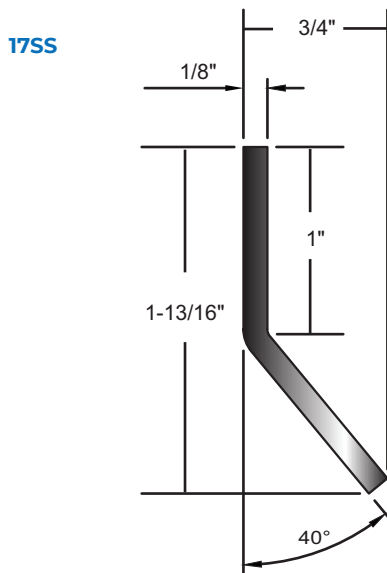

# STAINLESS STEEL

- ▶ Stainless Steel Type 304 Brushed #4 Finish (US32D, 630)
- ▶ Neoprene & Polyurethane are Black, Silicone and Nylon Brush are Gray
- ▶ #6 X 3/4" Stainless Steel SMS Furnished
- ▶ Screw Holes Slotted for Adjustment

## DOOR SWEEP

- 200NSS** Neoprene
- 200SSS** Silicone

- 229NSS** Black Neoprene <sup>(1,2)</sup>
- 229SSS** Gray Silicone <sup>(1,2,3)</sup>
- 229WHSS** Gray Nylon Brush <sup>(2)</sup>

1. 1/16" Thick Lead Insert Available - Specify "Lead-Lined".
2. Door Bottom is Handed. Right Hand Supplied Unless Specified. Units Under 36" NOT Field Reversible. Please Specify Handing.
3. BHMA Certified to ANSI/BHMA A156.22, 1,000,000 Cycle Test-Grade 1.