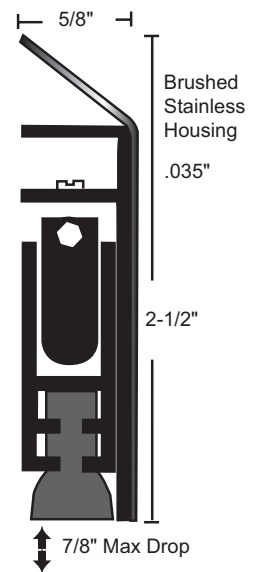

### 229NSS

Stainless Steel  
Automatic Door Bottom Neo-  
prene Seal

- 221NSS** Black Neoprene <sup>(1,2)</sup>
- 221SSS** Gray Silicone <sup>(1,2,3)</sup>
- 221WHSS** Gray Nylon Brush <sup>(2)</sup>

Drop Bar with Nylon  
Brush - Suffix "WH"

- 229NSS** Black Neoprene <sup>(1,2)</sup>
- 229SSS** Gray Silicone <sup>(1,2,3)</sup>
- 229WHSS** Gray Nylon Brush <sup>(2)</sup>

1. 1/16" Thick Lead Insert Available - Specify "Lead-Lined".
2. Door Bottom is Handed. Right Hand Supplied Unless Specified. Units Under 36" NOT Field Reversible. Please Specify Handing.
3. BHMA Certified to ANSI/BHMA A156.22, 1,000,000 Cycle Test-Grade 1.