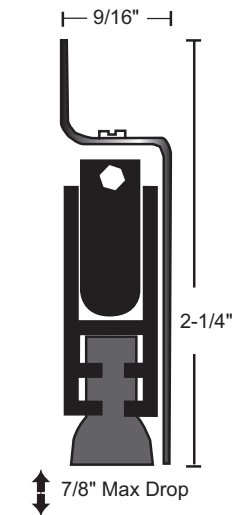

### 229NSS

Stainless Steel  
Automatic Door Bottom Neo-  
prene Seal

- 221NSS** Black Neoprene <sup>(1,2)</sup>
- 221SSS** Gray Silicone <sup>(1,2,3)</sup>
- 221WHSS** Gray Nylon Brush <sup>(2)</sup>

Drop Bar with Nylon  
Brush - Suffix "WH"

- 229NSS** Black Neoprene <sup>(1,2)</sup>
- 229SSS** Gray Silicone <sup>(1,2,3)</sup>
- 229WHSS** Gray Nylon Brush <sup>(2)</sup>

1. 1/16" Thick Lead Insert Available - Specify "Lead-Lined".
2. Door Bottom is Handed. Right Hand Supplied Unless Specified. Units Under 36" NOT Field Reversible. Please Specify Handing.
3. BHMA Certified to ANSI/BHMA A156.22, 1,000,000 Cycle Test-Grade 1.