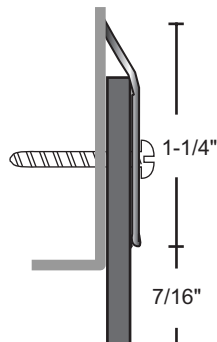

STAINLESS STEEL

- Stainless Steel Type 304 Brushed #4 Finish (US32D, 630)
- Neoprene & Polyurethane are Black, Silicone and Nylon Brush are Gray
- #6 X 3/4" Stainless Steel SMS Furnished
- Screw Holes Slotted for Adjustment

RAIN DRIP GUARD

DOOR SWEEP

- **200NSS** Neoprene
- **200SSS** Silicone

AUTOMATIC DOOR BOTTOM

229NSS

Stainless Steel
Automatic Door Bottom Neo-
prene Seal

- **221NSS** Black Neoprene ^(1,2)
- **221SSS** Gray Silicone ^(1,2,3)
- **221WHSS** Gray Nylon Brush ⁽²⁾

- **229NSS** Black Neoprene ^(1,2)
- **229SSS** Gray Silicone ^(1,2,3)
- **229WHSS** Gray Nylon Brush ⁽²⁾

1. 1/16" Thick Lead Insert Available - Specify "Lead-Lined".
2. Door Bottom is Handed. Right Hand Supplied Unless Specified. Units Under 36" NOT Field Reversible. Please Specify Handing.
3. BHMA Certified to ANSI/BHMA A156.22, 1,000,000 Cycle Test-Grade 1.