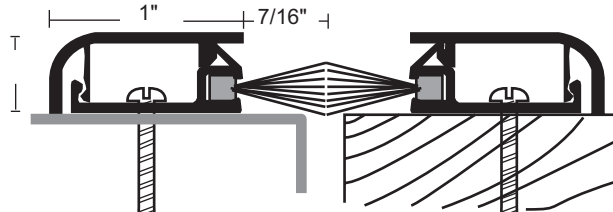

PRODUCT#	INSERT	FINISH
675A	Gray* Nylon Brush	Anodized Al
675B	Black Nylon Brush	Gold
675DKB	Black Nylon Brush	Dark Bronze

*Specify Black Brush if Desired
Order as **Set** to Receive Two Pieces