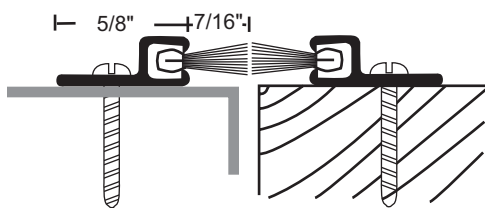

SURFACE MOUNTED ASTRAGAL SETS

- ▶ #6 x 3/4" Stainless Steel SMS Furnished
- ▶ Screw Holes are Slotted for Adjustment

600A
Anodized Aluminum
Nylon Brush Seal
or Sweep

PRODUCT#	INSERT	FINISH
600	Gray Nylon Brush*	Mill Al
600A	Gray Nylon Brush*	Anodized Al
600B	Black Nylon Brush	Gold
600DKB	Black Nylon Brush	Dark Bronze

*Specify Black Brush if Desired
Order as **Set** to Receive Two Pieces

PRODUCT#	INSERT	FINISH
97V	Gray Vinyl	Mill Al
97VA	Gray Vinyl	Anodized Al
97VB	Gray Vinyl	Gold
97VDKB	Black Vinyl	Dark Bronze

Order as **Set** to Receive Two Pieces