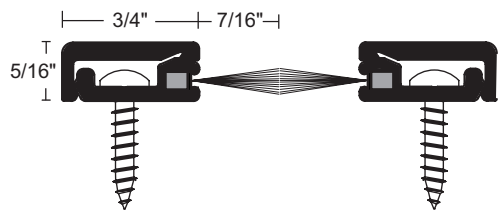

PRODUCT#	INSERT	FINISH
A605A	Gray Nylon Brush	Anodized Al
A605B	Black Nylon Brush	Gold
A605DKB	Black Nylon Brush	Dark Bronze

*Specify Black Brush if Desired
Order as **Set** to Receive Two Pieces

PRODUCT#	INSERT	FINISH
B606A	Gray Nylon Brush	Anodized Al
B606B	Black Nylon Brush	Gold
B606DKB	Black Nylon Brush	Dark Bronze

*Specify Black Brush if Desired
Order as **Set** to Receive Two Pieces

PRODUCT#	INSERT	FINISH
672A	Gray* Nylon Brush	Anodized Al
672B	Black Nylon Brush	Gold
672DKB	Black Nylon Brush	Dark Bronze

*Specify Black Brush if Desired
Order as **Set** to Receive Two Pieces