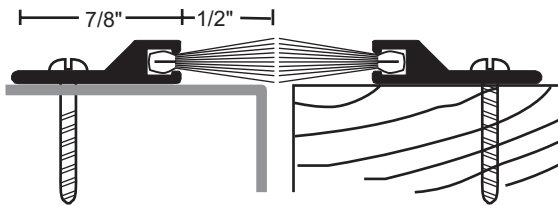

SURFACE MOUNTED ASTRAGAL SETS

- ▶ #6 x 3/4" Stainless Steel SMS Furnished
- ▶ Screw Holes are Slotted for Adjustment

600A
Anodized Aluminum
Nylon Brush Seal
or Sweep

PRODUCT#	INSERT	FINISH
600	Gray Nylon Brush*	Mill Al
600A	Gray Nylon Brush*	Anodized Al
600B	Black Nylon Brush	Gold
600DKB	Black Nylon Brush	Dark Bronze

*Specify Black Brush if Desired
Order as **Set** to Receive Two Pieces

PRODUCT#	INSERT	FINISH
97V	Gray Vinyl	Mill Al
97VA	Gray Vinyl	Anodized Al
97VB	Gray Vinyl	Gold
97VDKB	Black Vinyl	Dark Bronze

Order as **Set** to Receive Two Pieces