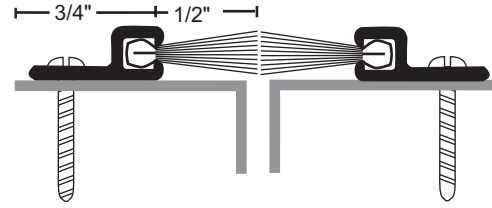

SURFACE MOUNTED ASTRAGAL SETS

- ▶ #6 x 3/4" Stainless Steel SMS Furnished
- ▶ Screw Holes are Slotted for Adjustment

600A
Anodized Aluminum
Nylon Brush Seal
or Sweep

PRODUCT#	INSERT	FINISH
600	Gray Nylon Brush*	Mill Al
600A	Gray Nylon Brush*	Anodized Al
600B	Black Nylon Brush	Gold
600DKB	Black Nylon Brush	Dark Bronze

*Specify Black Brush if Desired
Order as **Set** to Receive Two Pieces

PRODUCT#	INSERT	FINISH
97V	Gray Vinyl	Mill Al
97VA	Gray Vinyl	Anodized Al
97VB	Gray Vinyl	Gold
97VDKB	Black Vinyl	Dark Bronze

Order as **Set** to Receive Two Pieces

PRODUCT#	INSERT	FINISH
A605A	Gray Nylon Brush	Anodized Al
A605B	Black Nylon Brush	Gold
A605DKB	Black Nylon Brush	Dark Bronze

*Specify Black Brush if Desired
Order as **Set** to Receive Two Pieces

PRODUCT#	INSERT	FINISH
B606A	Gray Nylon Brush	Anodized Al
B606B	Black Nylon Brush	Gold
B606DKB	Black Nylon Brush	Dark Bronze