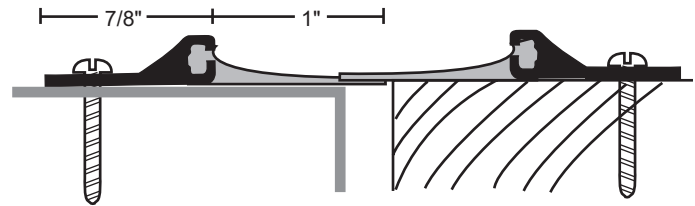

PRODUCT#	INSERT	FINISH
97V	Gray Vinyl	Mill Al
97VA	Gray Vinyl	Anodized Al
97VB	Gray Vinyl	Gold
97VDKB	Black Vinyl	Dark Bronze

Order as **Set** to Receive Two Pieces